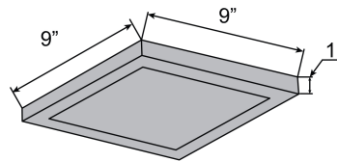

In addition to Access Lighting's purchase and warranty terms and conditions, by signing below or placing an order, you agree that you are authorized to bind the entity placing any order and acknowledge the following: All of sizes and measurements are approximate and all images are for illustrative purposes only. In the event of an inconsistency, the "Product Measurements" section controls. There also may be slight differences in the colors and designs compared to the displayed and printed images.

Signature: _____

Print Name _____ Date: _____

Toll Free 800-828-5483 www.AccessLighting.com

14410 Myford Road, Irvine, CA 92606