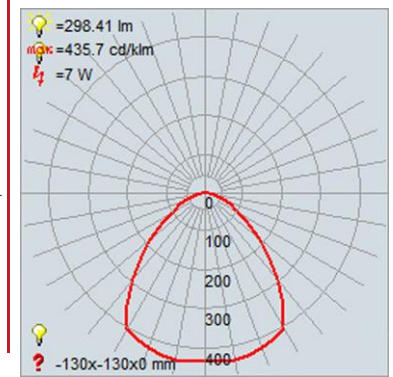

FIXTURE**	BACKPLATE / CANOPY**
Length:	Length:
Width: 5"	Width: 1"
Diameter	Diameter: 4.75"
Height: 9.5"	Height:
Extension: 8.5"	
Overall Height:	

TECHNICAL SPECIFICATIONS

SPECIFICATIONS

Frame Material: Steel	
Diffuser Material: Steel	
Lamping Type: SSL (Dedicated LED)	Jbox: Standard
Lamping Base: SSL	Lamp Wattage: 10 W
Lamp Quantity: 1	Total Wattage: 10 W
Voltage: 120v	Lamps Included: Yes

ADDITIONAL NOTES

Can be hardwired or used with included pin-up kit

Project Name: _____
 Location: _____
 Type: _____
 Quantity: _____
 Notes: _____

LINE DRAWING

IES FILE

In addition to Access Lighting's purchase and warranty terms and conditions, by signing below or placing an order, you agree that you are authorized to bind the entity placing any order and acknowledge the following: All of sizes and measurements are approximate and all images are for illustrative purposes only. In the event of an inconsistency, the "Product Measurements" section controls. There also may be slight differences in the colors and designs compared to the displayed and printed images.