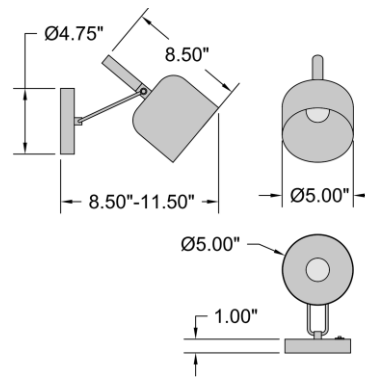

FIXTURE**	BACKPLATE / CANOPY**
Length:	Length:
Width: 5"	Width: 1"
Diameter	Diameter: 4.75"
Height: 9.5"	Height:
Extension: 8.5"	
Overall Height:	

TECHNICAL SPECIFICATIONS

SPECIFICATIONS

Frame Material: Steel	
Diffuser Material: Steel	
Lamping Type: SSL (Dedicated LED)	Jbox: Standard
Lamping Base: SSL	Lamp Wattage: 10 W
Lamp Quantity: 1	Total Wattage: 10 W
Voltage: 120v	Lamps Included: Yes

ADDITIONAL NOTES

Can be hardwired or used with included pin-up kit

Project Name: _____
 Location: _____
 Type: _____
 Quantity: _____
 Notes: _____

LINE DRAWING

IES FILE

In addition to Access Lighting's purchase and warranty terms and conditions, by signing below or placing an order, you agree that you are authorized to bind the entity placing any order and acknowledge the following: All of sizes and measurements are approximate and all images are for illustrative purposes only. In the event of an inconsistency, the "Product Measurements" section controls. There also may be slight differences in the colors and designs compared to the displayed and printed images.