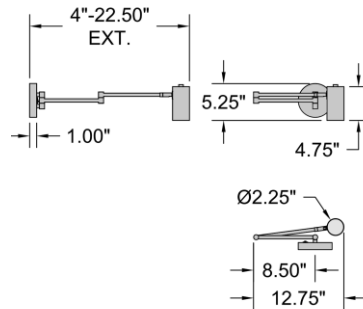

FIXTURE**	BACKPLATE / CANOPY**
Length:	Length:
Width: 12.75"	Width:
Diameter	Diameter: 4.75"
Height: 6"	Height:
Extension: 4.25-22.5"	
Overall Height:	

TECHNICAL SPECIFICATIONS

SPECIFICATIONS

Frame Material: Steel
Diffuser Material: Steel
Lamping Type: SSL (Dedicated LED) Jbox: Standard
Lamping Base: SSL Lamp Wattage: 10 W
Lamp Quantity: 1 Total Wattage: 10 W
Voltage: 120v Lamps Included: Yes

ADDITIONAL NOTES

Can be hardwired or used with included pin-up kit

Project Name: _____
Location: _____
Type: _____
Quantity: _____
Notes: _____

LINE DRAWING

IES FILE

In addition to Access Lighting's purchase and warranty terms and conditions, by signing below or placing an order, you agree that you are authorized to bind the entity placing any order and acknowledge the following: All of sizes and measurements are approximate and all images are for illustrative purposes only. In the event of an inconsistency, the "Product Measurements" section controls. There also may be slight differences in the colors and designs compared to the displayed and printed images.

Signature: _____
Print Name: _____ Date: _____

Toll Free 800-828-5483 www.AccessLighting.com

14410 Myford Road, Irvine, CA 92606

** NOTE: All measurements are rounded up to the 1/4 inch. There is no warranty on any replaceable bulbs, even if included with the fixture. Copyright Access Lighting Corp. All information is subject to change without notice. 7/27/2023 72015LEDD-ABB.pdf