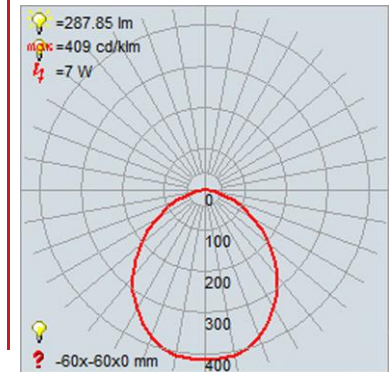

FIXTURE**	BACKPLATE / CANOPY**
Length:	Length:
Width: 12.75"	Width:
Diameter	Diameter: 4.75"
Height: 6"	Height:
Extension: 4.25-22.5"	
Overall Height:	

TECHNICAL SPECIFICATIONS

SPECIFICATIONS

Frame Material: Steel
Diffuser Material: Steel
Lamping Type: SSL (Dedicated LED) Jbox: Standard
Lamping Base: SSL Lamp Wattage: 10 W
Lamp Quantity: 1 Total Wattage: 10 W
Voltage: 120v Lamps Included: Yes

ADDITIONAL NOTES

Can be hardwired or used with included pin-up kit

Project Name: _____
Location: _____
Type: _____
Quantity: _____
Notes: _____

LINE DRAWING

IES FILE

In addition to Access Lighting's purchase and warranty terms and conditions, by signing below or placing an order, you agree that you are authorized to bind the entity placing any order and acknowledge the following: All of sizes and measurements are approximate and all images are for illustrative purposes only. In the event of an inconsistency, the "Product Measurements" section controls. There also may be slight differences in the colors and designs compared to the displayed and printed images.