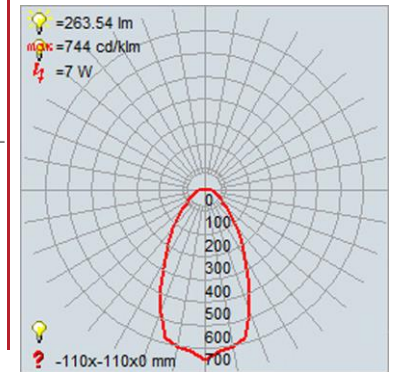

FIXTURE**	BACKPLATE / CANOPY**
Length: 5.25"	Length:
Width: 4.75"	Width: 1"
Diameter	Diameter: 4.75"
Height: 7"	Height:
Extension: 16.75"	
Overall Height:	

TECHNICAL SPECIFICATIONS

SPECIFICATIONS

Frame Material: Steel
Diffuser Material: Steel
Lamping Type: SSL (Dedicated LED) Jbox: Standard
Lamping Base: SSL Lamp Wattage: 10 W
Lamp Quantity: 1 Total Wattage: 10 W
Voltage: 120v Lamps Included: Yes

ADDITIONAL NOTES

Can be hardwired or used with included pin-up kit

Project Name: _____
Location: _____
Type: _____
Quantity: _____
Notes: _____

LINE DRAWING

IES FILE

In addition to Access Lighting's purchase and warranty terms and conditions, by signing below or placing an order, you agree that you are authorized to bind the entity placing any order and acknowledge the following: All of sizes and measurements are approximate and all images are for illustrative purposes only. In the event of an inconsistency, the "Product Measurements" section controls. There also may be slight differences in the colors and designs compared to the displayed and printed images.