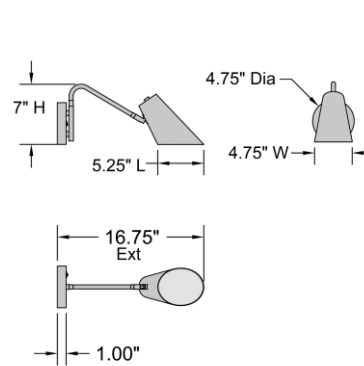

FIXTURE**	BACKPLATE / CANOPY**
Length: 5.25"	Length:
Width: 4.75"	Width: 1"
Diameter	Diameter: 4.75"
Height: 7"	Height:
Extension: 16.75"	
Overall Height:	

TECHNICAL SPECIFICATIONS

SPECIFICATIONS

Frame Material: Steel
Diffuser Material: Steel
Lamping Type: SSL (Dedicated LED) Jbox: Standard
Lamping Base: SSL Lamp Wattage: 10 W
Lamp Quantity: 1 Total Wattage: 10 W
Voltage: 120v Lamps Included: Yes

ADDITIONAL NOTES

Can be hardwired or used with included pin-up kit

Project Name: _____
Location: _____
Type: _____
Quantity: _____
Notes: _____

LINE DRAWING

IES FILE

In addition to Access Lighting's purchase and warranty terms and conditions, by signing below or placing an order, you agree that you are authorized to bind the entity placing any order and acknowledge the following: All of sizes and measurements are approximate and all images are for illustrative purposes only. In the event of an inconsistency, the "Product Measurements" section controls. There also may be slight differences in the colors and designs compared to the displayed and printed images.