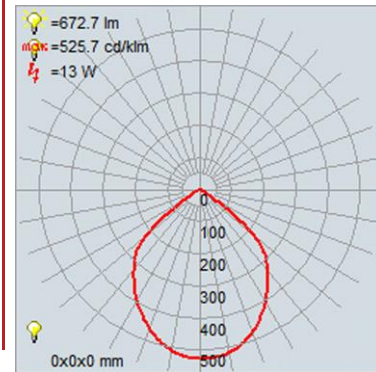

Stock Code: **20131LEDDMG-BL**

Collection: Avalon

PRODUCT INFORMATION

Base: 20131 Parent: 20131LEDDMG
Mounting Type: Wall UPC: 641594241204
Finish: Black
Diffuser: N/A

PRODUCT MEASUREMENTS

FIXTURE**	BACKPLATE / CANOPY**
Length:	Length .8"
Width: 11"	Width: 5.25"
Diameter	Diameter:
Height: 9.75"	Height: 9.75"
Extension: 12"	
Overall Height:	

IES FILE

In addition to Access Lighting's purchase and warranty terms and conditions, by signing below or placing an order, you agree that you are authorized to bind the entity placing any order and acknowledge the following: All of sizes and measurements are approximate and all images are for illustrative purposes only. In the event of an inconsistency, the "Product Measurements" section controls. There also may be slight differences in the colors and designs compared to the displayed and printed images.