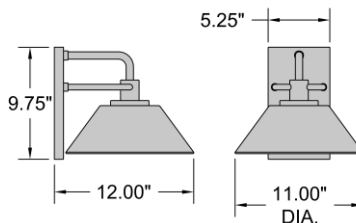

Stock Code: **20131LEDDMG-BL**

Collection: Avalon

PRODUCT INFORMATION

Base: 20131 Parent: 20131LEDDMG
Mounting Type: Wall UPC: 641594241204
Finish: Black
Diffuser: N/A

PRODUCT MEASUREMENTS

FIXTURE**	BACKPLATE / CANOPY**
Length:	Length .8"
Width: 11"	Width: 5.25"
Diameter	Diameter:
Height: 9.75"	Height: 9.75"
Extension: 12"	
Overall Height:	

TECHNICAL SPECIFICATIONS

SPECIFICATIONS

Frame Material: Aluminum
Diffuser Material: N/A
Lamping Type: SSL (Dedicated LED) Jbox: Standard
Lamping Base: SSL Lamp Wattage: 12 W
Lamp Quantity: 1 Total Wattage: 12 W
Voltage: 120v Lamps Included: Yes

QUALIFICATIONS

Location Rating Wet
Certification: ETL (US/Canada) Listed
ADA Compliant: No Energy Star: No
JA8 Compliant: Outdoor Only Emergency Lighting: No
Marine Grade Finish: Yes
Warranty**: 5 Year

PHOTOMETRICS

Dimmable: Yes Nominal Lumens: 800 Lm
CRI: 90 Delivered Lumens: 673 Lm
CCT: 3000K
Recommended Dimmers:
(ELV)LUTRON Maestro MAELV-600; (ELV)LUTRON Maestro CL
MACL-153M; (TRIAC)LEVITON Decora Sureslide 6672

ADDITIONAL NOTES

Custom Finish 100 Piece Minimum Order Quantity; Optional
Color Temperature 100 Piece Minimum Order Quantity

Project Name: _____
Location: _____
Type: _____
Quantity: _____
Notes: _____

LINE DRAWING

IES FILE

In addition to Access Lighting's purchase and warranty terms and conditions, by signing below or placing an order, you agree that you are authorized to bind the entity placing any order and acknowledge the following: All of sizes and measurements are approximate and all images are for illustrative purposes only. In the event of an inconsistency, the "Product Measurements" section controls. There also may be slight differences in the colors and designs compared to the displayed and printed images.