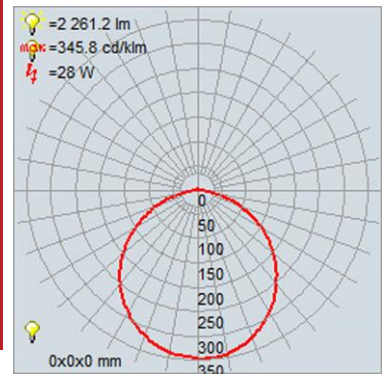

FIXTURE**	BACKPLATE / CANOPY**
Length: 45"	Length
Width: 4.75"	Width:
Diameter	Diameter:
Height: 7.75"	Height:
Extension:	
Overall Height:	

TECHNICAL SPECIFICATIONS

SPECIFICATIONS

Frame Material: Aluminum
Diffuser Material: Acrylic
Lamping Type: SSL (Dedicated LED) Jbox: Standard
Lamping Base: SSL Lamp Wattage: 29 W
Lamp Quantity: 1 Total Wattage: 29 W
Voltage: 120v Lamps Included: Yes

IES FILE

In addition to Access Lighting's purchase and warranty terms and conditions, by signing below or placing an order, you agree that you are authorized to bind the entity placing any order and acknowledge the following: All of sizes and measurements are approximate and all images are for illustrative purposes only. In the event of an inconsistency, the "Product Measurements" section controls. There also may be slight differences in the colors and designs compared to the displayed and printed images.