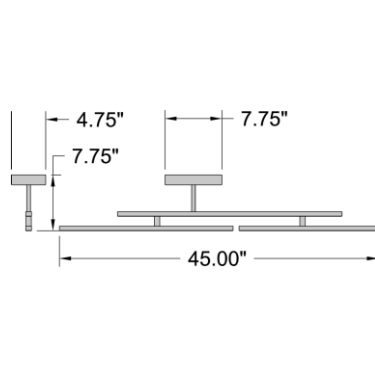

LINE DRAWING