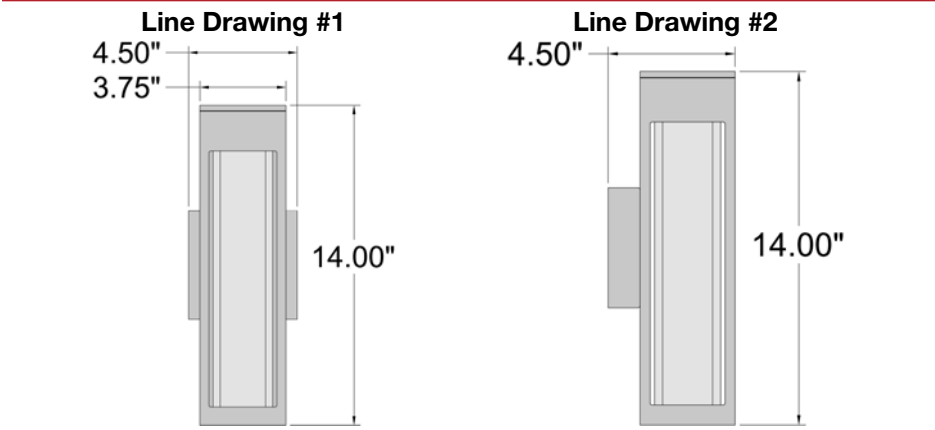

IES File

Toll Free 800-828-5483 • www.AccessLighting.com

14410 Myford Road, Irvine, CA 92606
The information provided is subject to change without notice. ©2020 Access Lighting Corporation. All Rights Reserved
Rev. 202004 Filename:: 20126LEDDMG-ORB_OPL.pdf