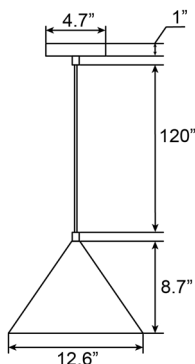

Product Dimensions

Fixture		Canopy
Length ::	N/A	Length :: N/A
Width ::	N/A	Width :: N/A
Diameter ::	12.6"	Diameter :: 4.7"
Extension ::	N/A	Height :: 1"
Height ::	10.5"	
Overall Height ::	10.5"-131" Max.	

Custom Options :: N/A; **Additional Items** :: 10 feet of black cord included

Line Drawing #1

Line Drawing #2

Image Not Available

IES File

Image Not Available

Toll Free 800-828-5483 or www.AccessLighting.com