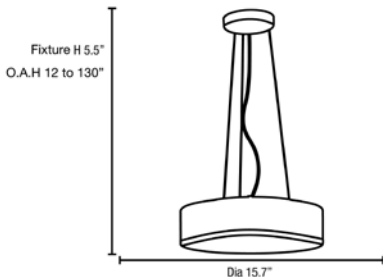

Line Drawing #2

Image
Not Available

IES File

Image
Not Available

Toll Free 800-828-5483 • www.AccessLighting.com

14410 Myford Road, Irvine, CA 92606

The information provided is subject to change without notice. ©2020 Access Lighting Corporation. All Rights Reserved
Rev. 202105 Filename:: 20673LEDDL-CH_OPL.pdf