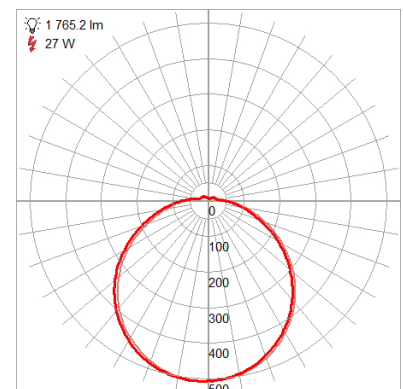

<b>Fixture</b>		<b>Canopy</b>	
Length ::	N/A	Length ::	N/A
Width ::	N/A	Width ::	N/A
Diameter ::	16"	Diameter ::	5"
Extension ::	N/A	Height ::	1"
Height ::	13"		
Overall Height ::	13"-51" Max.		

**Technical Specifications**

**Photometrics**

CCT :: 3000  
 CRI :: 90  
 Wattage :: 25 W  
 Nominal Lumens :: 2200  
 Delivered Lumens :: 1765

**Recommended Dimmers**

(ELV) LUTRON Caseta PD - 6WCL; (ELV) LUTRON Maestro CL MACL-153M; (ELV) LUTRON Maestro MRF2-6CL; (TRIAC) LUTRON Diva DVCL-153P

**Custom Options** :: N/A; **Additional Items** :: 6, 16, and 22-inch down rods included

**Line Drawing #1**

**Line Drawing #2**

**IES File**

**Toll Free 800-828-5483 or www.AccessLighting.com**

14410 Myford Road, Irvine, CA 92606