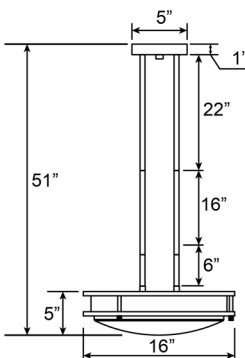

<b>Fixture</b>		<b>Canopy</b>	
Length ::	N/A	Length ::	N/A
Width ::	N/A	Width ::	N/A
Diameter ::	16"	Diameter ::	5"
Extension ::	N/A	Height ::	1"
Height ::	13"		
Overall Height ::	13"-51" Max.		

**Technical Specifications**

**Photometrics**

CCT :: 3000  
 CRI :: 90  
 Wattage :: 25 W  
 Nominal Lumens :: 2200  
 Delivered Lumens :: 1765

**Recommended Dimmers**

(ELV) LUTRON Caseta PD - 6WCL; (ELV) LUTRON Maestro CL MACL-153M; (ELV) LUTRON Maestro MRF2-6CL; (TRIAC) LUTRON Diva DVCL-153P

**Custom Options** :: N/A; **Additional Items** :: 6, 16, and 22-inch down rods included

**Line Drawing #1**

**Line Drawing #2**

**IES File**

**Toll Free 800-828-5483 or www.AccessLighting.com**

14410 Myford Road, Irvine, CA 92606