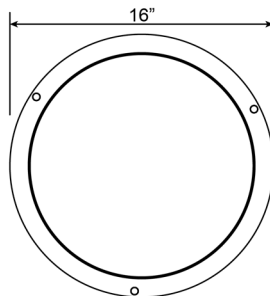

<b>Fixture</b>		<b>Canopy</b>	
Length ::	N/A	Length ::	N/A
Width ::	N/A	Width ::	N/A
Diameter ::	16"	Diameter ::	5"
Extension ::	N/A	Height ::	1"
Height ::	13"		
Overall Height ::	13"-51" Max.		

**Technical Specifications**

**Photometrics**

CCT :: 3000  
 CRI :: 90  
 Wattage :: 25 W  
 Nominal Lumens :: 2200  
 Delivered Lumens :: 1765

**Recommended Dimmers**

(ELV) LUTRON Caseta PD - 6WCL; (ELV) LUTRON Maestro CL MACL-153M; (ELV) LUTRON Maestro MRF2-6CL; (TRIAC) LUTRON Diva DVCL-153P

**Custom Options** :: N/A; **Additional Items** :: 6, 16, and 22-inch down rods included

**Line Drawing #1**

**Line Drawing #2**

**IES File**

**Toll Free 800-828-5483 or www.AccessLighting.com**

14410 Myford Road, Irvine, CA 92606