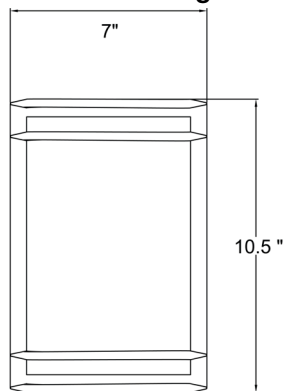

Fixture	Canopy
Length :: N/A	Length :: 4.6"
Width :: 7"	Width :: 4.6"
Diameter :: N/A	Diameter :: N/A
Extension :: 5"	Height :: 0.5"
Height :: 10.5"	Overall Height :: N/A Max.

Technical Specifications

Qualifications

Line Drawing #1

Line Drawing #2

IES File

Image Not Available

Toll Free 800-828-5483 or www.AccessLighting.com

14410 Myford Road, Irvine, CA 92606

The information provided is subject to change without notice. ©2018 Access Lighting Corporation. All Rights Reserved
 Rev. 201902 Filename: 20011LEDSWACDMG-BRZ_RFR.pdf