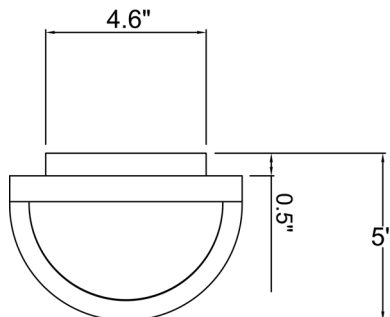

Line Drawing #2

IES File