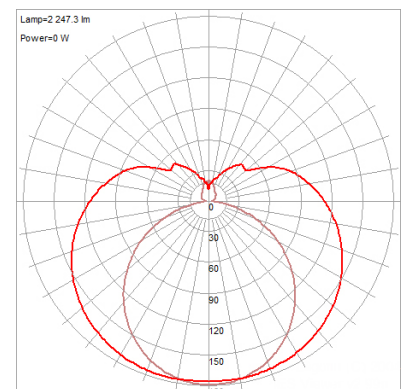

Product Dimensions

Fixture	Canopy
Length :: N/A	Length :: 4.5"
Width :: 48.75"	Width :: 7.75"
Diameter :: N/A	Diameter :: N/A
Extension :: 4.75"	Height :: 1.5"
Height :: 4.5"	
Overall Height :: N/A	

Technical Specifications

Photometrics

CCT :: 3000
 CRI :: 90
 Wattage :: 35w
 Nominal Lumens :: 2800Lm
 Delivered Lumens :: 2247Lm

Recommended Dimmers

(ELV) LUTRON Caseta PD - 6WCL; (ELV) LUTRON Maestro CL MACL-153M; (ELV) LUTRON Maestro MRF2-6CL; (TRIAC) LUTRON Diva DVCL-153P

Additional Items :: 0

Line Drawing #1

Line Drawing #2

IES File

Toll Free 800-828-5483 • www.AccessLighting.com

14410 Myford Road, Irvine, CA 92606

The information provided is subject to change without notice. ©2020 Access Lighting Corporation. All Rights Reserved
 Rev. 202004 Filename:: 62502LEDD-CH_ACR.pdf