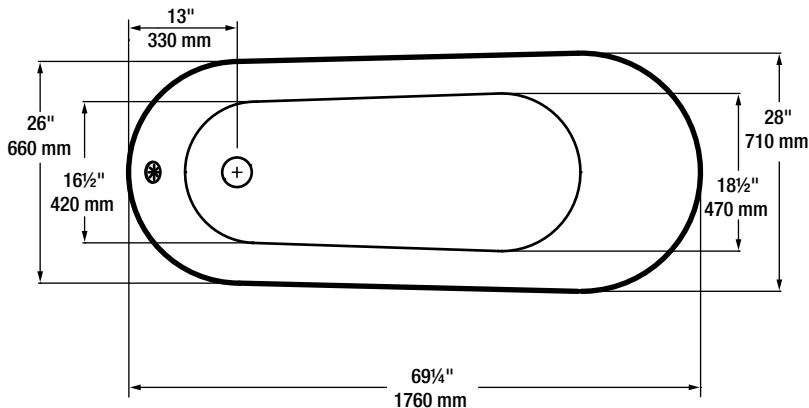

**A&E Bath and Shower**

6400A St. Jacques West  
 Montrea, QC, Canada  
 H4B 1T6  
 www.aebath.com

• Model Modèle: Dorya

Freestanding bathtub *Baignoire autoportante*

TOP VIEW VUE DE DESSUS

FRONT VIEW VUE DE FACE

\* Dimensions may vary +/- 1/4" (6mm) / Les dimensions peuvent varier de +/- 1/4" (6mm)

**Compliance Certifications:**

Uniform Plumbing Code  
 National Plumbing Code of Canada  
 CSA B45.5-17/IAPMO Z124-2017