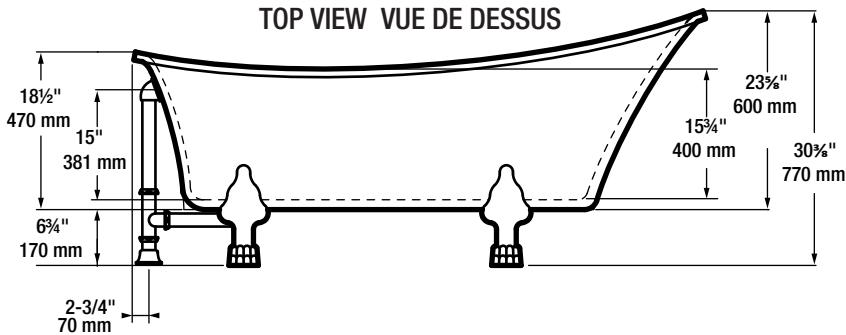

**A&E Bath and Shower**

6400A St. Jacques West  
 Montrea, QC, Canada  
 H4B 1T6  
 www.aebath.com

• Model Modèle: Dorya

Freestanding bathtub *Baignoire autoportante*

TOP VIEW VUE DE DESSUS

FRONT VIEW VUE DE FACE

\* Dimensions may vary +/- 1/4" (6mm) / Les dimensions peuvent varier de +/- 1/4" (6mm)

**Compliance Certifications:**

Uniform Plumbing Code  
 National Plumbing Code of Canada  
 CSA B45.5-17/IAPMO Z124-2017