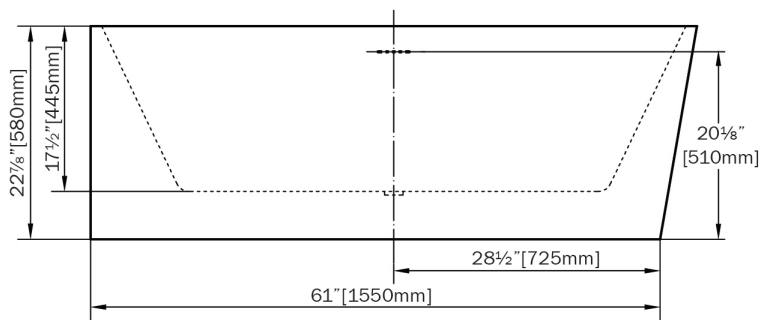

Model: BT-322-L

Product Dimensions

- Length: 64.96
- Width: 31.5
- Height: 22.83
- Weight: 81.57

Shipping Dimensions

- Length: 66.93
- Width: 33.46
- Height: 24.8
- Weight: 103.62

Bathtubs Specifications

- Finish: White High-gloss
- Primary Material: Acrylic
- Overflow Height: 14.76
- Drain Location: Center
- Shape: Rectangle
- Capacity in Gallons: 51.5
- Drain Finish: White

Bathtubs Specifications

- Left-sided corner design
- Integrated overflow
- Center drain
- White drain cover
- Corner installation

TOP VIEW - VUE DE DESSUS

FRONT VIEW - VUE DE FACE

SIDE VIEW - VUE DE CÔTÉ

* Dimensions may vary +/- 1/4" (6mm) / Les dimensions peuvent varier de +/- 1/4" (6mm)