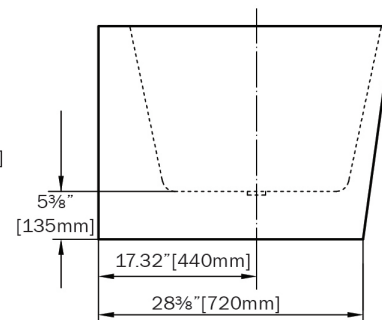

Model: BT-322-L

Product Dimensions

- Length: 64.96
- Width: 31.5
- Height: 22.83
- Weight: 81.57

Shipping Dimensions

- Length: 66.93
- Width: 33.46
- Height: 24.8
- Weight: 103.62

Bathtubs Specifications

- Finish: White High-gloss
- Primary Material: Acrylic
- Overflow Height: 14.76
- Drain Location: Center
- Shape: Rectangle
- Capacity in Gallons: 51.5
- Drain Finish: White

Bathtubs Specifications

- Left-sided corner design
- Integrated overflow
- Center drain
- White drain cover
- Corner installation

TOP VIEW - VUE DE DESSUS

FRONT VIEW - VUE DE FACE

SIDE VIEW - VUE DE CÔTÉ

* Dimensions may vary +/- 1/4" (6mm) / Les dimensions peuvent varier de +/- 1/4" (6mm)