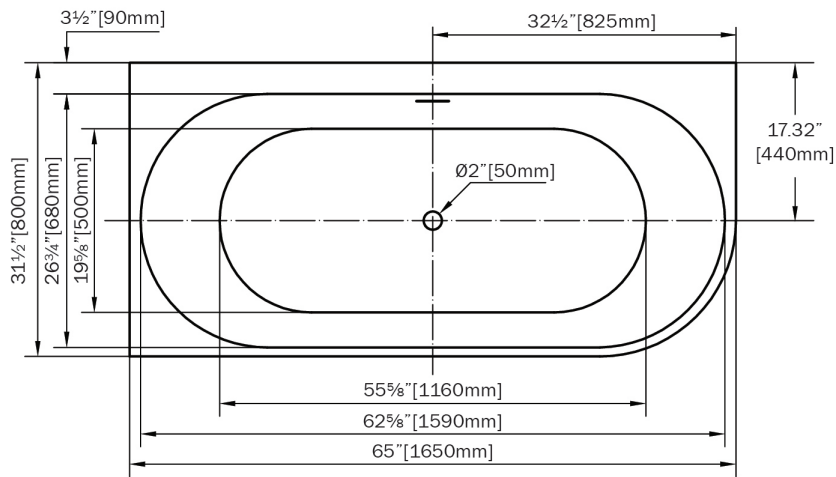

Model: BT-322-L

Product Dimensions

- Length: 64.96
- Width: 31.5
- Height: 22.83
- Weight: 81.57

Shipping Dimensions

- Length: 66.93
- Width: 33.46
- Height: 24.8
- Weight: 103.62

Bathtubs Specifications

- Finish: White High-gloss
- Primary Material: Acrylic
- Overflow Height: 14.76
- Drain Location: Center
- Shape: Rectangle
- Capacity in Gallons: 51.5
- Drain Finish: White

Bathtubs Specifications

- Left-sided corner design
- Integrated overflow
- Center drain
- White drain cover
- Corner installation

TOP VIEW - VUE DE DESSUS

FRONT VIEW - VUE DE FACE

SIDE VIEW - VUE DE CÔTÉ

* Dimensions may vary +/- 1/4" (6mm) / Les dimensions peuvent varier de +/- 1/4" (6mm)

Pure acrylic construction reinforced by fiberglass
Construction en acrylique renforcée de fibre de verre

Pop-up drain included
Drain pop-up inclus

Linear overflow
Trop plein linéaire

cUPC Certified
Certifié cUPC