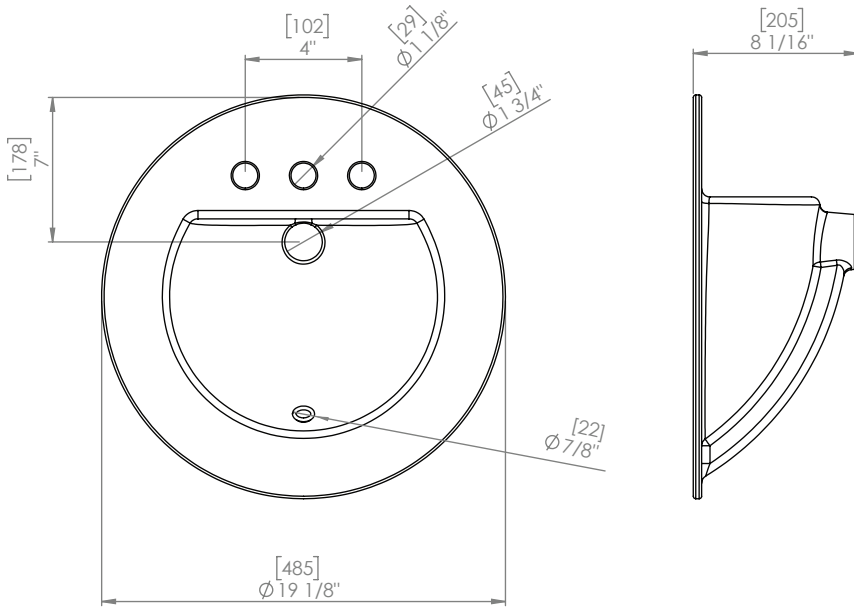

A&E Bath and Shower
 service@aebath.com
 6400A St. Jacques, Montreal QC, Canada, H8R 2E8

Model Modèle: Ingrid
 Ceramic Basin
 Lavabo de céramique

* Dimensions may vary +/- 1/4" (6mm) / Les dimensions peuvent varier de +/- 1/4" (6mm)

Overall Dimensions /	19-1/8"x19-1/8"x8-1/16"
Overall Product Weight /	23.8lbs
Drain Hole Diameter /	1-3/4"
Drain Placement /	Center

Compliance Certifications:

ASME A112.19.2-2013/CSA B45.1-13

Ceramic basin
 Lavabo de céramique