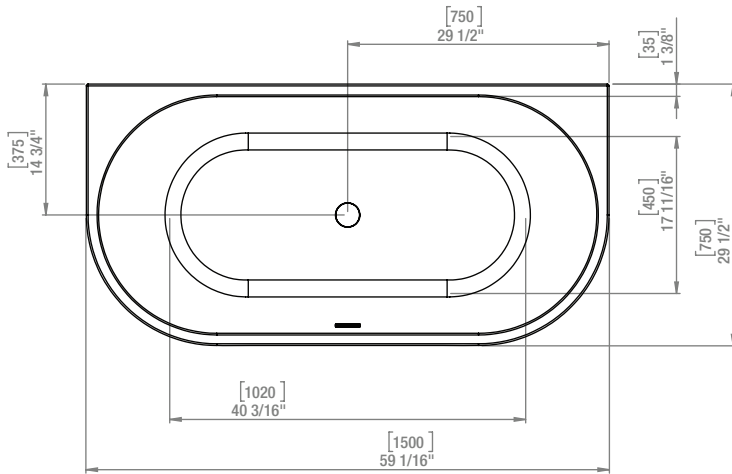

A&E Bath and Shower

6400A St. Jacques West
 Montrea, QC, Canada
 H4B 1T6
 www.aebath.com

Model Modèle: Rilato

Freestanding bathtub *Baignoire autoportante*

TOP VIEW VUE DE DESSUS

FRONT VIEW VUE DE FACE

SIDE VIEW VUE DE CÔTÉ

* Dimensions may vary +/- 1/4" (6mm) / Les dimensions peuvent varier de +/- 1/4" (6mm)

gallons to overflow /	63gal.
packaging dimension /	62 x 32 x 26 in
approximated weight /	94.8 lbs
weight with water /	620.85 lbs
bathing well at sump /	40 x 17 in