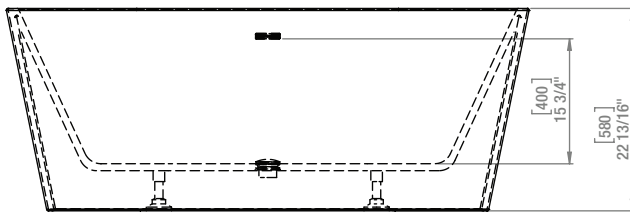

A&E Bath and Shower

6400A St. Jacques West
 Montrea, QC, Canada
 H4B 1T6
 www.aebath.com

Model Modèle: Rilato

Freestanding bathtub *Baignoire autoportante*

TOP VIEW VUE DE DESSUS

FRONT VIEW VUE DE FACE

SIDE VIEW VUE DE CÔTÉ

* Dimensions may vary +/- 1/4" (6mm) / Les dimensions peuvent varier de +/- 1/4" (6mm)

gallons to overflow /	63gal.
packaging dimension /	62 x 32 x 26 in
approximated weight /	94.8 lbs
weight with water /	620.85 lbs
bathing well at sump /	40 x 17 in