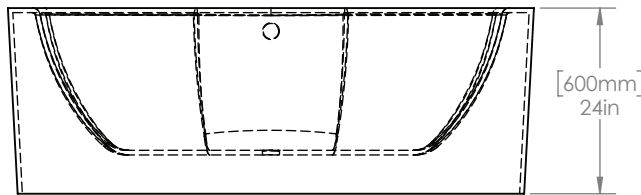

A&E Bath and Shower

6400A St. Jacques West
Montreal, QC, Canada
H4B 1T6
www.aebath.com

Model Modèle: Dallas
Freestanding bathtub *Baignoire autoportante*

TOP VIEW VUE DE DESSUS

FRONT VIEW VUE DE FACE

SIDE VIEW VUE DE CÔTÉ

* Dimensions may vary +/- 1/4" (6mm) / Les dimensions peuvent varier de +/- 1/4" (6mm)

gallons to overflow /	62 gal.
packaging dimension /	69 x 35 x 26 (in)
approximated weight /	95 lbs
weight with water /	613 lbs
bathing well at sump /	39 x 20 (in)