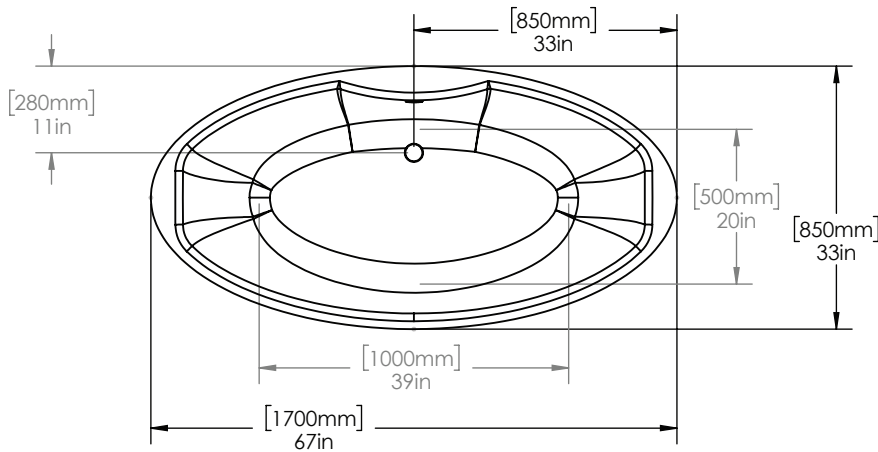

A&E Bath and Shower

6400A St. Jacques West
Montreal, QC, Canada
H4B 1T6
www.aebath.com

Model Modèle: Dallas
Freestanding bathtub *Baignoire autoportante*

TOP VIEW VUE DE DESSUS

FRONT VIEW VUE DE FACE

SIDE VIEW VUE DE CÔTÉ

* Dimensions may vary +/- 1/4" (6mm) / Les dimensions peuvent varier de +/- 1/4" (6mm)

gallons to overflow /	62 gal.
packaging dimension /	69 x 35 x 26 (in)
approximated weight /	95 lbs
weight with water /	613 lbs
bathing well at sump /	39 x 20 (in)

Freestanding installation
Installation autoportante

Adjustable feet
Pattes ajustables

Chrome drain included
Drain chrome inclu

Integrated chrome linear overflow
Trop plein linéaire chrome intégré

CUPC certified
Certifié CUPC