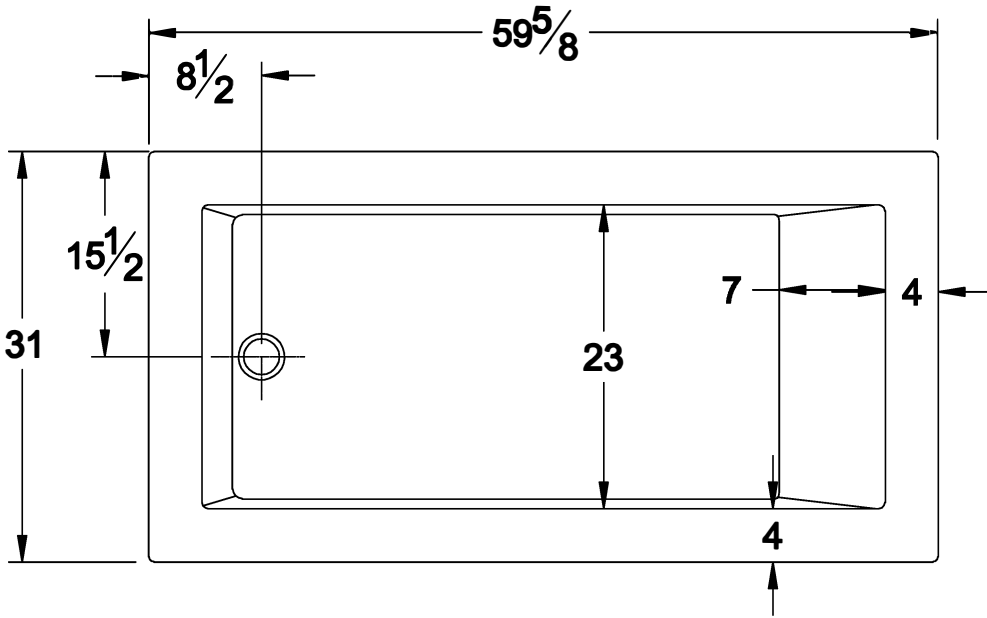

A&E Bath and Shower
6400A St . Jacques West
Montrea, QC, Canada
H4B 1T6
www.aebath.com

Model Modèle: Allen
Drop-in bathtub
Baignoire à encastrer

Uniform Plumbing Code
National Plumbing Code of Canada
CSA B45.5-17/IAPMO Z124-2017