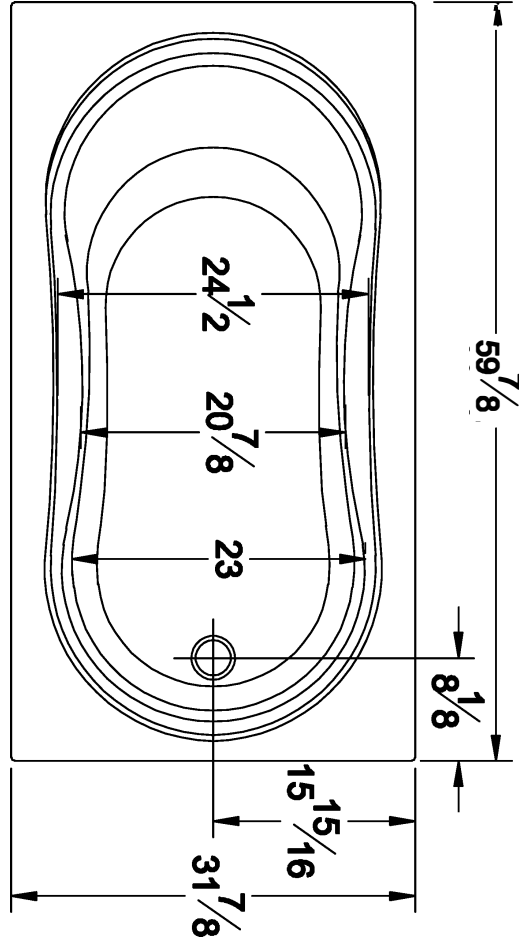

A&E Bath and Shower
6400A St . Jacques West
Montrea, QC, Canada
H4B 1T6
www.aebath.com

Model Modèle: Tacoma
Drop-in bathtub
Baignoire à encastrer

Uniform Plumbing Code
National Plumbing Code of Canada
CSA B45.5-17/IAPMO Z124-2017