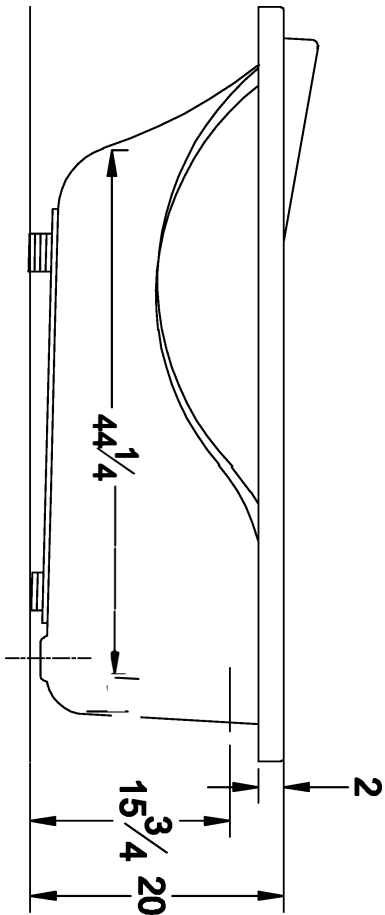

A&E Bath and Shower
6400A St . Jacques West
Montrea, QC, Canada
H4B 1T6
www.aebath.com

Model Modèle: Tacoma
Drop-in bathtub
Baignoire à encastrer

Uniform Plumbing Code
National Plumbing Code of Canada
CSA B45.5-17/IAPMO Z124-2017