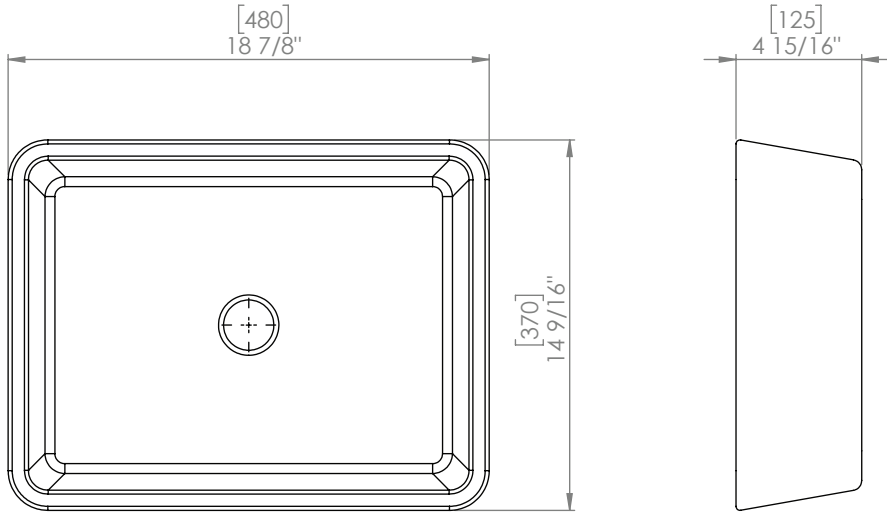

A&E Bath and Shower
 service@aebath.com
 6400A St. Jacques, Montreal, QC, H4B1T6

Model *Modèle*: Mia
 Ceramic Basin
 Lavabo de céramique

* Dimensions may vary +/- 1/4" (6mm) / Les dimensions peuvent varier de +/- 1/4" (6mm)

| | |
|--------------------------|---------------------------|
| Overall Dimensions / | 18-7/8"x14-9/16"x4-15/16" |
| Overall Product Weight / | 22lbs |
| Drain Hole Diameter / | 1-3/4" |
| Drain Placement / | Center |