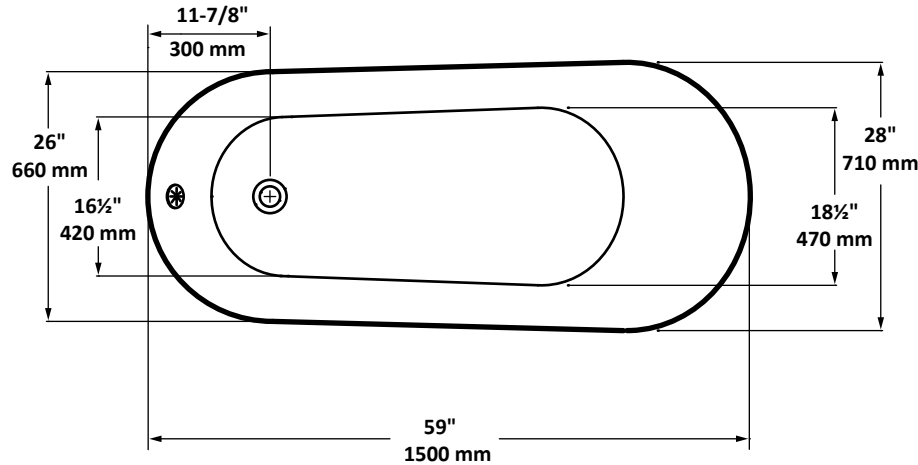

**A&E Bath and Shower**

6400A St. Jacques West  
 Montrea, QC, Canada  
 H4B 1T6  
 www.aebath.com

Model Modèle: Dora  
 Clawfoot bathtub *Bain sur pattes*

TOP VIEW VUE DE DESSUS

FRONT VIEW VUE DE FACE

\* Dimensions may vary +/- 1/4" (6mm) / Les dimensions peuvent varier de +/- 1/4" (6mm)

gallons to overflow /	40 gal.
packaging dimension /	61 x 30 x 28 in
approximated weight /	120 lbs
weight with water /	454 lbs
bathing well at sump /	47 x 19 in

**Compliance Certifications:**

Uniform Plumbing Code  
 National Plumbing Code of Canada  
 CSA B45.5-17/IAPMO Z124-2017