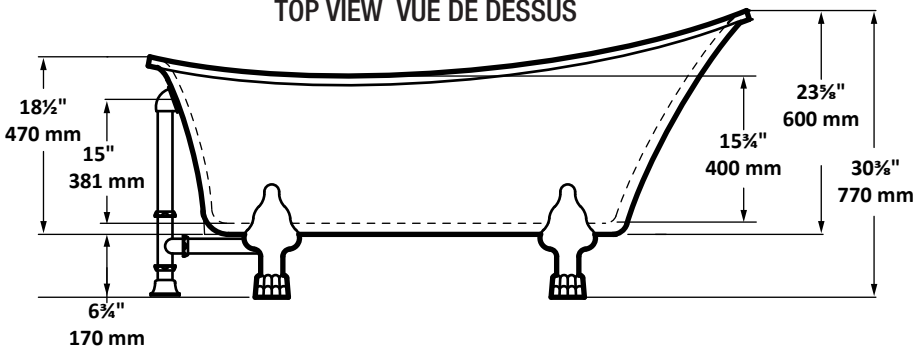

**A&E Bath and Shower**

6400A St. Jacques West  
 Montrea, QC, Canada  
 H4B 1T6  
 www.aebath.com

Model Modèle: Dora  
 Clawfoot bathtub *Bain sur pattes*

TOP VIEW VUE DE DESSUS

FRONT VIEW VUE DE FACE

\* Dimensions may vary +/- 1/4" (6mm) / Les dimensions peuvent varier de +/- 1/4" (6mm)

gallons to overflow /	40 gal.
packaging dimension /	61 x 30 x 28 in
approximated weight /	120 lbs
weight with water /	454 lbs
bathing well at sump /	47 x 19 in

**Compliance Certifications:**

Uniform Plumbing Code  
 National Plumbing Code of Canada  
 CSA B45.5-17/IAPMO Z124-2017