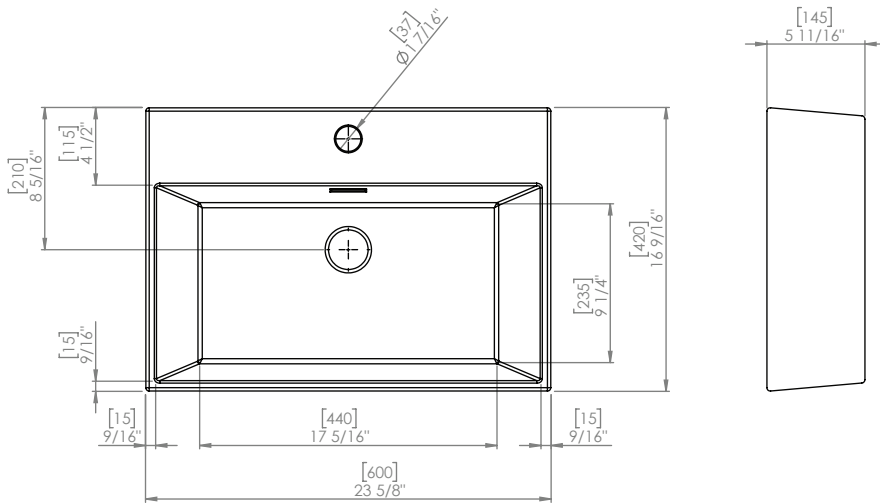

A&E Bath and Shower
 service@aebath.com
 6400A St. Jacques, Montreal QC, Canada, H8R 2E8

Model *Modèle*: Xander
 Ceramic Basin
 Lavabo de céramique

* Dimensions may vary +/- 1/4" (6mm) / Les dimensions peuvent varier de +/- 1/4" (6mm)

Compliance Certifications:

ASME A112.19.2-2013/CSA B45.1-13

Overall Dimensions /	23-5/8"x16-9/16"x5-11/16"
Overall Product Weight /	40lbs
Drain Hole Diameter /	1-3/4"
Drain Placement /	Center

Ceramic basin
 Lavabo de céramique