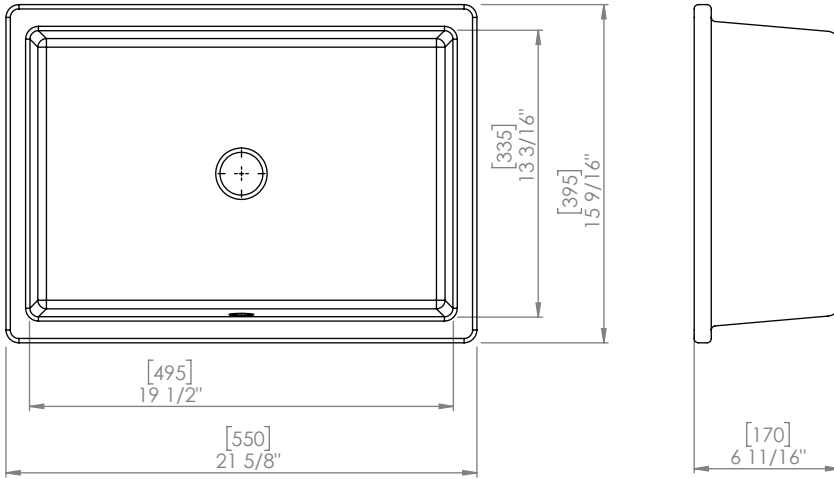

A&E Bath and Shower
 service@ae bath.com
 6400A St. Jacques, Montreal QC, Canada, H8R 2E8

Model *Modèle*: Isla
 Ceramic Basin
 Lavabo de céramique

* Dimensions may vary +/- 1/4" (6mm) / *Les dimensions peuvent varier de +/- 1/4" (6mm)*

Compliance Certifications:

ASME A112.19.2-2013/CSA B45.1-13

Overall Dimensions /	21-5/8"x15-9/16"x6-11/16"
Overall Product Weight /	40lbs
Drain Hole Diameter /	1-3/4"
Drain Placement /	Center

Ceramic basin
Lavabo de céramique