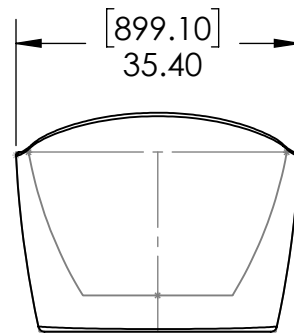

A&E Bath and Shower

6400A St. Jacques West
Montreal, QC, Canada
H4B 1T6
www.aebath.com

Model Modèle: Turin NF

Freestanding bathtub *Baignoire autoportante*

* Dimensions may vary +/- 1/4" (6mm) / Les dimensions peuvent varier de +/- 1/4" (6mm)

gallons to overflow /	62 gal.
packaging dimension /	71.9 x 37.5 x 29.5"
approximated weight /	120 lbs
weight with water /	635 lbs
bathing well at sump /	36.15 x 16.9 in

Compliance Certifications:

Uniform Plumbing Code
National Plumbing Code of Canada
CSA B45.5-17/IAPMO Z124-2017