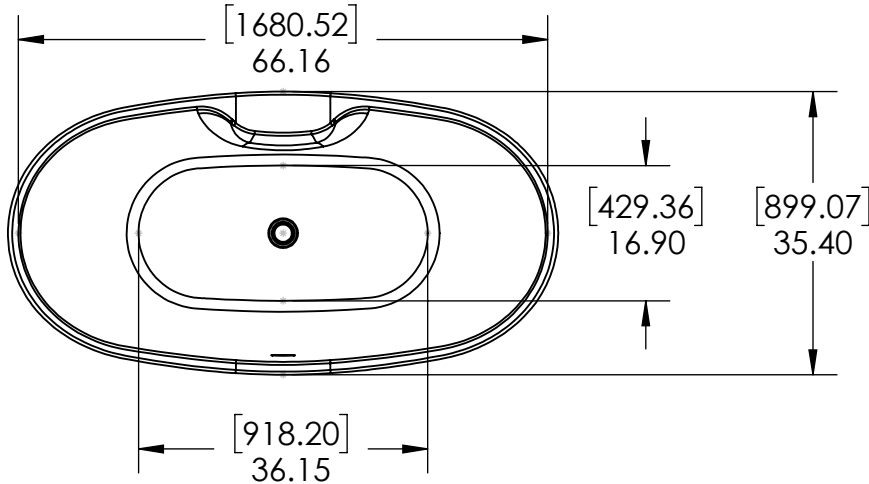

A&E Bath and Shower

6400A St. Jacques West
Montreal, QC, Canada
H4B 1T6
www.aebath.com

Model Modèle: Turin NF

Freestanding bathtub *Baignoire autoportante*

* Dimensions may vary +/- 1/4" (6mm) / Les dimensions peuvent varier de +/- 1/4" (6mm)

gallons to overflow /	62 gal.
packaging dimension /	71.9 x 37.5 x 29.5"
approximated weight /	120 lbs
weight with water /	635 lbs
bathing well at sump /	36.15 x 16.9 in

Compliance Certifications:

Uniform Plumbing Code
National Plumbing Code of Canada
CSA B45.5-17/IAPMO Z124-2017

Integrated chrome linear overflow
Trop plein linéaire chrome intégré

CUPC certified
Certifié CUPC