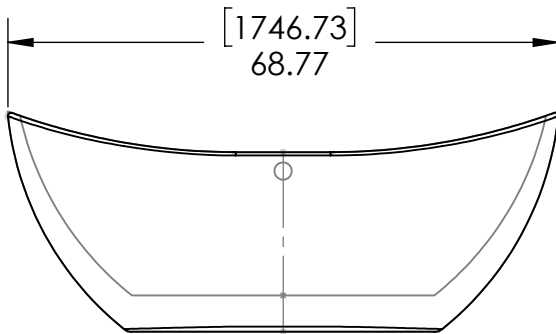

A&E Bath and Shower

6400A St. Jacques West
Montreal, QC, Canada
H4B 1T6
www.aebath.com

Model Modèle: Turin NF

Freestanding bathtub *Baignoire autoportante*

* Dimensions may vary +/- 1/4" (6mm) / Les dimensions peuvent varier de +/- 1/4" (6mm)

gallons to overflow /	62 gal.
packaging dimension /	71.9 x 37.5 x 29.5"
approximated weight /	120 lbs
weight with water /	635 lbs
bathing well at sump /	36.15 x 16.9 in

Compliance Certifications:

Uniform Plumbing Code
National Plumbing Code of Canada
CSA B45.5-17/IAPMO Z124-2017