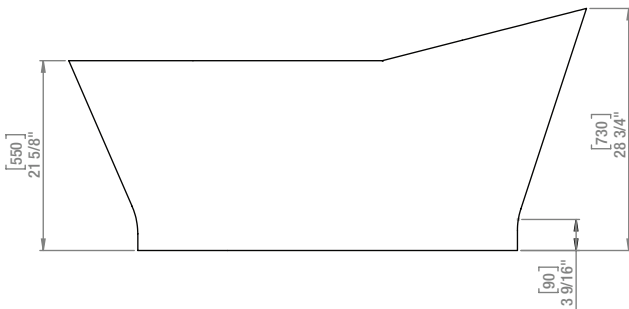

A&E Bath and Shower

6400A St. Jacques West
 Montrea, QC, Canada
 H4B 1T6
 www.aebath.com

Model Modèle: San Diego -59

Freestanding bathtub *Baignoire autoportante*

TOP VIEW VUE DE DESSUS

FRONT VIEW VUE DE FACE

SIDE VIEW VUE DE CÔTÉ

* Dimensions may vary +/- 1/4" (6mm) / Les dimensions peuvent varier de +/- 1/4" (6mm)

gallons to overflow /	49 gal.
packaging dimension /	61 x 30 x 30 in
approximated weight /	81.5 lbs
weight with water /	490.65 lbs
bathing well at sump /	37 x 17 in
bathing well at rim /	56 x 26 in