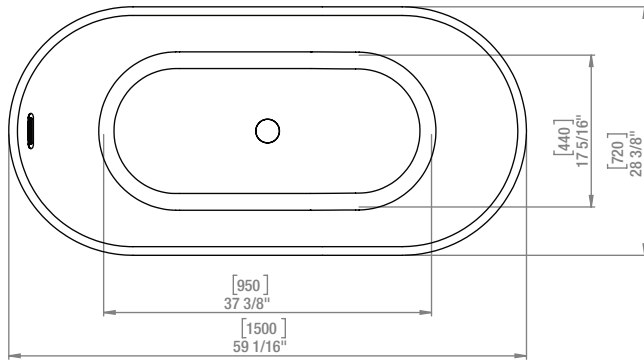

A&E Bath and Shower

6400A St. Jacques West
 Montrea, QC, Canada
 H4B 1T6
 www.aebath.com

Model Modèle: San Diego -59

Freestanding bathtub *Baignoire autoportante*

TOP VIEW VUE DE DESSUS

FRONT VIEW VUE DE FACE

SIDE VIEW VUE DE CÔTÉ

* Dimensions may vary +/- 1/4" (6mm) / Les dimensions peuvent varier de +/- 1/4" (6mm)

gallons to overflow /	49 gal.
packaging dimension /	61 x 30 x 30 in
approximated weight /	81.5 lbs
weight with water /	490.65 lbs
bathing well at sump /	37 x 17 in
bathing well at rim /	56 x 26 in