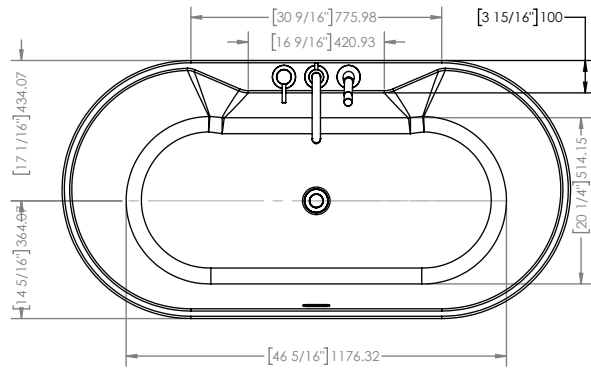

A&E Bath and Shower
 6400A St. Jacques West
 Montreal, QC, Canada
 H4B 1T6
 www.aebath.com

Model Modèle: Sorel-NF
 Freestanding bathtub *Baignoire autoportante*

TOP VIEW VUE DE DESSUS

FRONT VIEW VUE DE FACE

* Dimensions may vary +/- 1/4" (6mm) / Les dimensions peuvent varier de +/- 1/4" (6mm)

gallons to overflow /	74 gal.
packaging dimension /	65 x 35 x 27 in
approximated weight /	120 lbs
weight with water /	737.9 lbs
bathing well at sump /	46 x 20 in

Freestanding installation
Installation autoportante

Adjustable feet
Pattes ajustables

Chrome drain included
Drain chrome inclu

Integrated chrome linear overflow
Trop plein linéaire chrome intégré

CUPC certified
Certifié CUPC