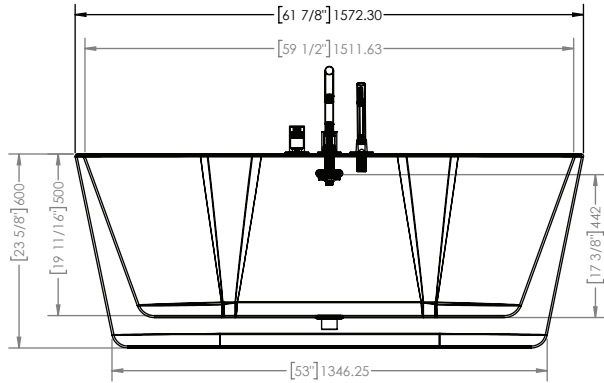

A&E Bath and Shower
 6400A St. Jacques West
 Montreal, QC, Canada
 H4B 1T6
 www.aebath.com

Model Modèle: Sorel-NF
 Freestanding bathtub *Baignoire autoportante*

TOP VIEW VUE DE DESSUS

FRONT VIEW VUE DE FACE

* Dimensions may vary +/- 1/4" (6mm) / Les dimensions peuvent varier de +/- 1/4" (6mm)

gallons to overflow /	74 gal.
packaging dimension /	65 x 35 x 27 in
approximated weight /	120 lbs
weight with water /	737.9 lbs
bathing well at sump /	46 x 20 in

Freestanding installation
Installation autoportante

Adjustable feet
Pattes ajustables

Chrome drain included
Drain chrome inclu

Integrated chrome linear overflow
Trop plein linéaire chrome intégré

CUPC certified
Certifié CUPC