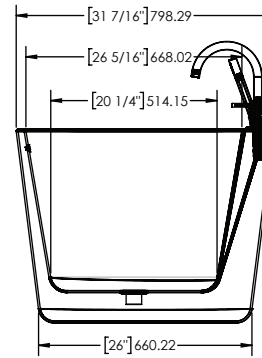

* Dimensions may vary +/- 1/4" (6mm) / Les dimensions peuvent varier de +/- 1/4" (6mm)

gallons to overflow /	74 gal.
packaging dimension /	65 x 35 x 27 in
approximated weight /	120 lbs
weight with water /	737.9 lbs
bathing well at sump /	46 x 20 in