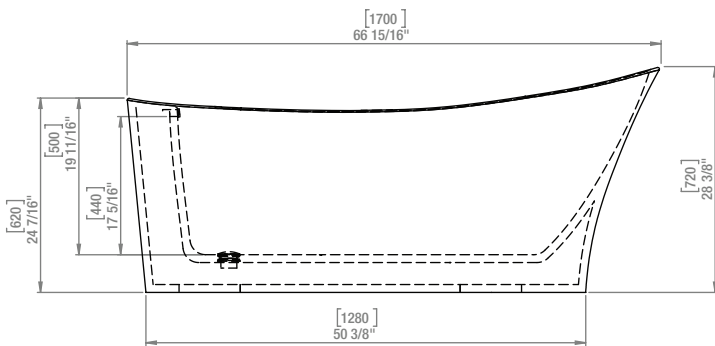

A&E Bath and Shower

6400A St. Jacques West

Montreal, QC, Canada

H4B 1T6

www.aebath.com

Model Modèle: Paris 67

Freestanding bathtub *Baignoire autoportante*

TOP VIEW VUE DE DESSUS

FRONT VIEW VUE DE FACE

SIDE VIEW VUE DE CÔTÉ

* Dimensions may vary +/- 1/4" (6mm) / Les dimensions peuvent varier de +/- 1/4" (6mm)

| | |
|------------------------|-----------------|
| gallons to overflow / | 65 gal. |
| packaging dimension / | 69 x 30 x 34 in |
| approximated weight / | 100 lbs |
| weight with water / | 642.75 lbs |
| bathing well at sump / | 44 x 19 in |