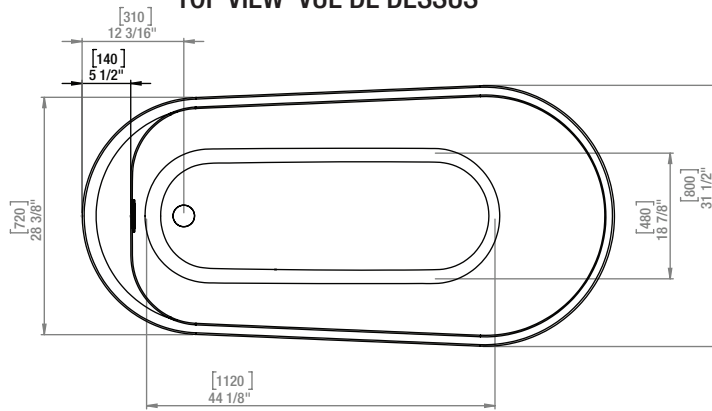

A&E Bath and Shower

6400A St. Jacques West

Montreal, QC, Canada

H4B 1T6

www.aebath.com

Model Modèle: Paris 67

Freestanding bathtub *Baignoire autoportante*

TOP VIEW VUE DE DESSUS

FRONT VIEW VUE DE FACE

SIDE VIEW VUE DE CÔTÉ

* Dimensions may vary +/- 1/4" (6mm) / Les dimensions peuvent varier de +/- 1/4" (6mm)

| | |
|------------------------|-----------------|
| gallons to overflow / | 65 gal. |
| packaging dimension / | 69 x 30 x 34 in |
| approximated weight / | 100 lbs |
| weight with water / | 642.75 lbs |
| bathing well at sump / | 44 x 19 in |

Freestanding installation
Installation autoportante

Adjustable feet
Pattes ajustables

Chrome drain included
Drain chrome inclus

Integrated chrome linear overflow
Trop plein linéaire chrome intégré

CUPC certified
Certifié CUPC