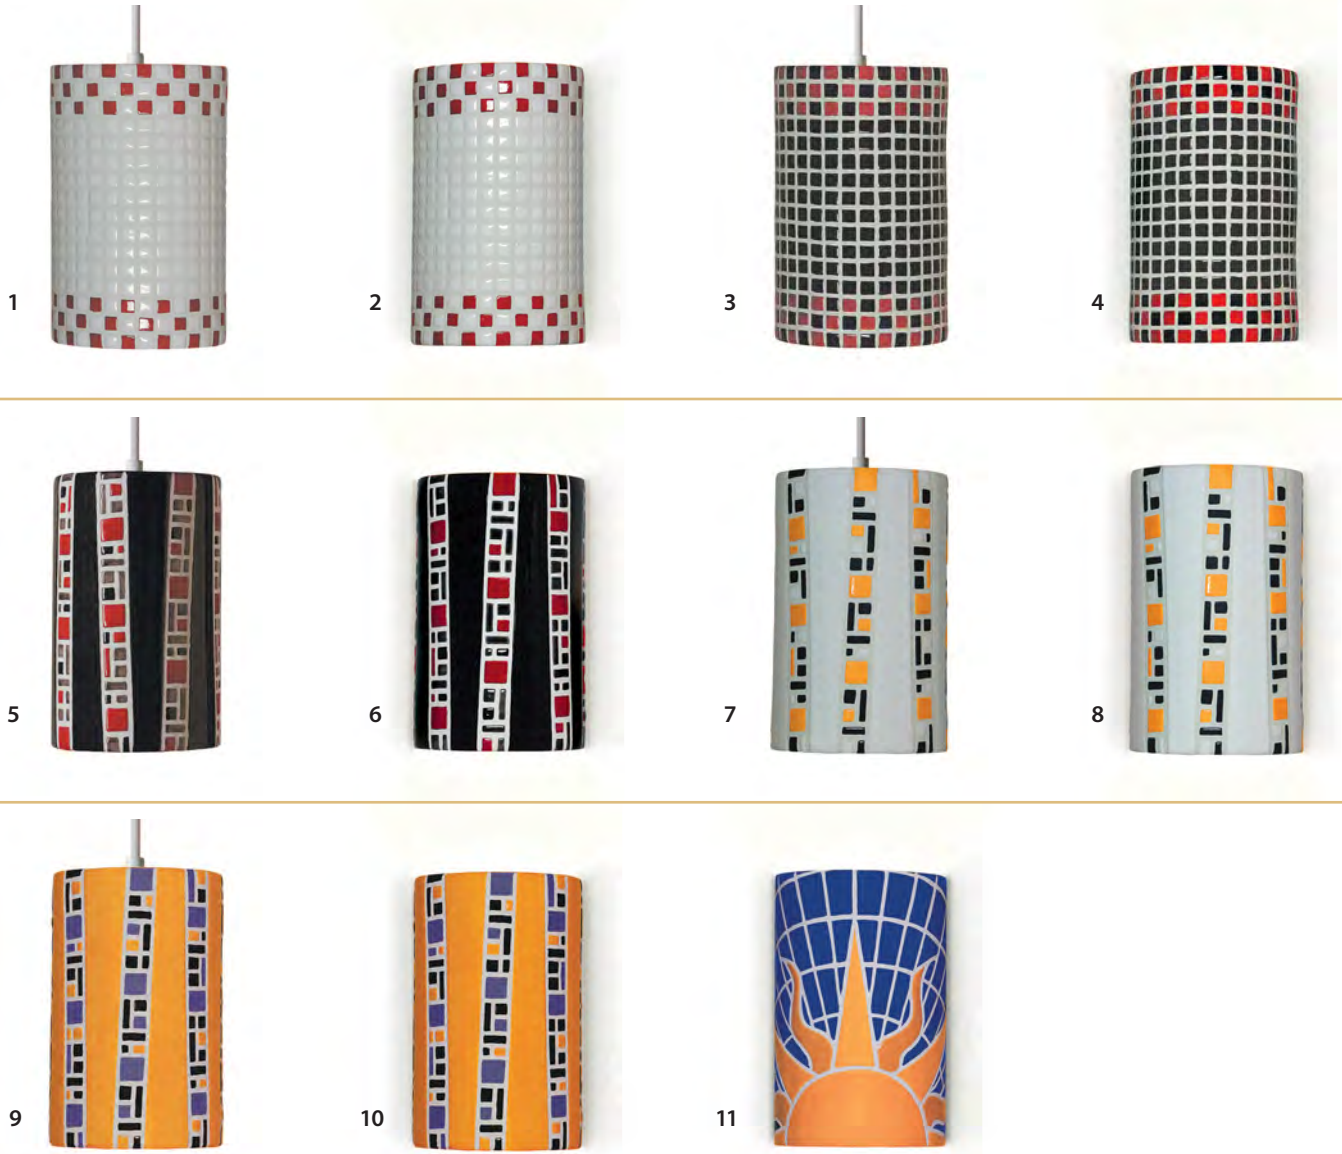

The Mosaic Collection

Available Options* (Add code for desired option to fixture item #)

Item#	Product Title (Name)	W x H x D	Std. Lamping	Fluorescent		Halogen	Outdoor/Wet Location			Diffuser	Pendant	
				CFL13	CFL26	HAL	WET	WETST	WETL	DIF	WCC	BCC
1	PM20309-RW Checkers Pendant Red and White	6 9.5	1-100W Med. Base	•	•						•	•
2	M20309-RW Checkers Wall Sconce Red and White	6 9.5 4	1-100W Med. Base	•	•	•	•	•		•		
3	PM20309-RB Checkers Pendant Red and Black	6 9.5	1-100W Med. Base	•	•						•	•
4	M20309-RB Checkers Wall Sconce Red and Black	6 9.5 4	1-100W Med. Base	•	•	•	•	•		•		
5	PM20310-BL Ladders Pendant Black	6 9.5	1-100W Med. Base	•	•						•	•
6	M20310-BL Ladders Wall Sconce Black	6 9.5 4	1-100W Med. Base	•	•	•	•	•		•		
7	PM20310-WH Ladders Pendant White	6 9.5	1-100W Med. Base	•	•						•	•
8	M20310-WH Ladders Wall Sconce White	6 9.5 4	1-100W Med. Base	•	•	•	•	•		•		
9	PM20310-SY Ladders Pendant Sunflower Yellow	6 9.5	1-100W Med. Base	•	•						•	•
10	M20310-SY Ladders Wall Sconce Sunflower Yellow	6 9.5 4	1-100W Med. Base	•	•	•	•	•		•		
11	M20306-CO Solar Wall Sconce Composite	6 9.5 4	1-100W Med. Base	•	•	•	•	•		•		

*See Options Legend on page 38. Measurements are in inches. Includes **glazed finish** as shown; contact us for custom requests.