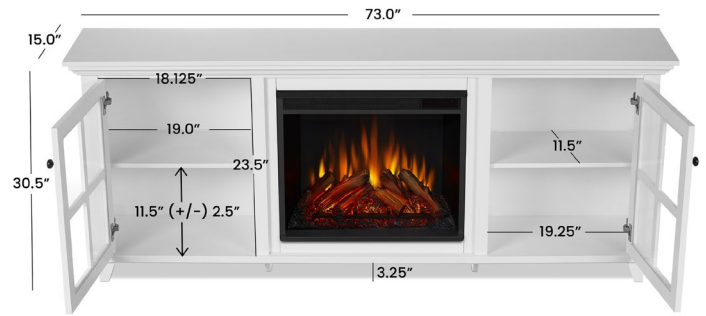

## 7760E Norwell Electric Fireplace

DESIGN	
Fireplace Type	Indoor electric freestanding
Firebox Number	4199
Frame Material	Solid wood & veneered MDF
Screen Type	Glass
Firebox Media Type	Burning logs
Multi-Color Flame Display	Yes
Temperature Display	Yes
Remote Control	Yes
Product Includes	Includes mantel, electric firebox, remote control, 6' power cord with lay-flat plug and hardware
Available Finishes	White (7760E-W)
PERFORMANCE	
Heating Range (Supplemental)	1,000 sq ft
Heater Type	Forced air
Type of Heat	Infrared
Adjustable Thermostat	Yes
Heat Settings in F and C	Yes
Number of Heat Settings	6: 71, 75, 78, 82, 86, 99°F (22, 24, 26, 28, 30, 60°C)
Flame Only Mode (w/o heat)	Yes
Programmable Timer	10 minutes to 9 hours
Programmable Thermostat	Thermostat turns off when desired temp. is reached
Thermal Protection Overload	Yes
Number of Brightness Settings	5
Flame Color Settings	Multiple flame colors: orange, red-orange, white, blue, blue-white and multicolor
ELECTRICAL RATINGS	
Heat Output/ Heating Power	5100 BTUs, 120V/60Hz, 1500W, 12.6 amp
Cord Length	6'
Plug Type	Lay-flat, standard three-prong
DIMENSIONS / WEIGHT	
Assembled Dimensions	73"L x 15"W x 30.5"H
Assembled Weight	138 lbs
Firebox Dimensions	23.675"L x 8.75"W x 20"H
Firebox Weight	32 lbs
Number of Shelves	0
Weight Limit	Fireplace mantel supports up to 75 lbs
CONSTRUCTION	
Country of Origin	China
Construction Material	Solid wood, veneered MDF, glass and powder coated steel
Made of Recycled Material	No
ASSEMBLY	
Assembly Required	Yes
Level of Assembly	Full
Estimated Time to Assemble	1 hour
# of People to Assemble	2
Additional Tools Required	Phillips screwdriver
Product Care	Wipe with dry cloth. Use standard glass cleaner for firebox face
SHIPPING	
Shipping Method	Small parcel
Shipping Dimensions - Box 1	77.75"L x 21.75"W x 9.75"H
Shipping Weight - Box 1	119 lbs
Shipping Dimensions - Box 2	28.5"L x 12"W x 23"H
Shipping Weight - Box 2	37 lbs
CERTIFICATIONS	
Certifications	CSA (#70181936), FCC
Warranty Length and Term	1 year limited warranty
Prop 65 Warning	No
ISTA 3A Certified	Yes