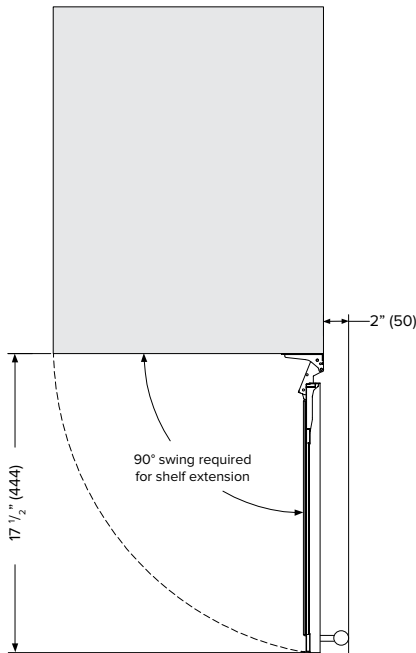

ADDITIONAL FEATURES:

- Includes three (3) full extension beverage shelves plus one (1) shallow bottom shelf to fully utilize interior space
- The integrated door lock, along with the door ajar and temperature alarms, provide an extra layer of security
- Vibration-dampening wire shelves with stainless steel decorative fronts are both stylish and functional
- Zero-clearance door hinges allow for a seamless installation with adjacent cabinetry
- Temperature range: 34 - 65°F

ACCESSORIES:

Model	Description	Finish
HDLPRO	PRO Style Handle for Undercounter Models	Stainless Steel

FRONT

SIDE

TOP

SPECIFICATIONS:

Model #	L3015UI1BSG
Capacity (12 oz. Cans)	63
Capacity (Volume)	2.89 cu ft
Product Depth	23 7/16"
Product Height (Min)	34"
Product Width	15"
Product Weight	119 lbs.
Refrigerant Type	R600a
Temperature Range	34 - 65°F
Power Cord Length	6.5'
Amps	1.5
Electric Supply	115 VAC, 60 Hz

INSTALLATION NOTES:

- The plug requires an additional 2" for clearance. A recessed receptacle may be required for fully recessed installations
- Dimensions in parentheses are in millimeters

CUTOUT DIMENSIONS