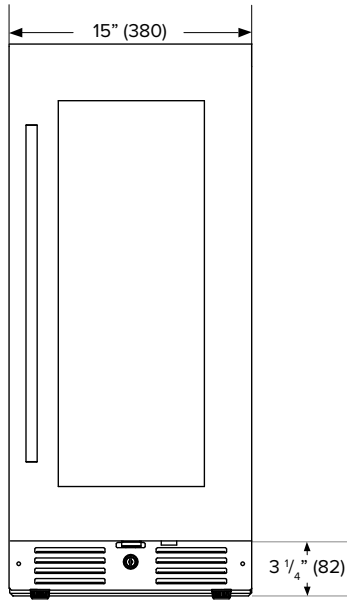

ADDITIONAL FEATURES:

- Includes three (3) full extension beverage shelves plus one (1) shallow bottom shelf to fully utilize interior space
- The integrated door lock, along with the door ajar and temperature alarms, provide an extra layer of security
- Vibration-dampening wire shelves with stainless steel decorative fronts are both stylish and functional
- Zero-clearance door hinges allow for a seamless installation with adjacent cabinetry
- Temperature range: 34 - 65°F

ACCESSORIES:

Model	Description	Finish
HDLPRO	PRO Style Handle for Undercounter Models	Stainless Steel

FRONT

SIDE

TOP

SPECIFICATIONS:

Model #	L3015UI1BSG
Capacity (12 oz. Cans)	63
Capacity (Volume)	2.89 cu ft
Product Depth	23 7/16"
Product Height (Min)	34"
Product Width	15"
Product Weight	119 lbs.
Refrigerant Type	R600a
Temperature Range	34 - 65°F
Power Cord Length	6.5'
Amps	1.5
Electric Supply	115 VAC, 60 Hz

INSTALLATION NOTES:

- The plug requires an additional 2" for clearance. A recessed receptacle may be required for fully recessed installations
- Dimensions in parentheses are in millimeters

CUTOUT DIMENSIONS