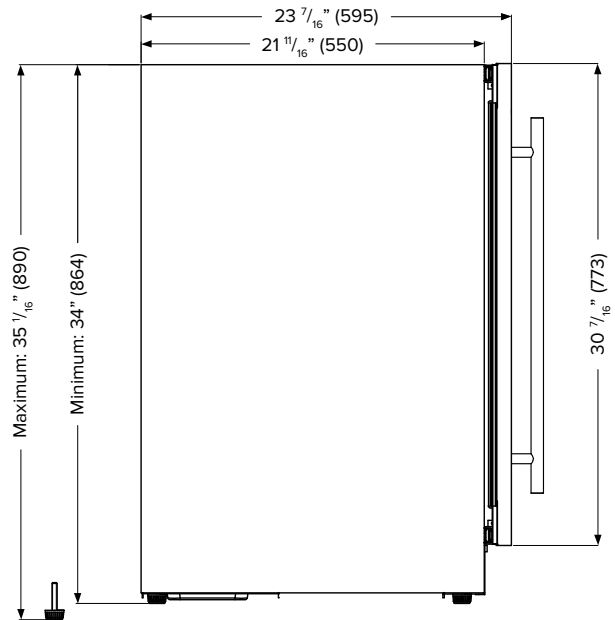

ADDITIONAL FEATURES:

- Includes three (3) full extension beverage shelves plus one (1) shallow bottom shelf to fully utilize interior space
- The integrated door lock, along with the door ajar and temperature alarms, provide an extra layer of security
- Vibration-dampening wire shelves with stainless steel decorative fronts are both stylish and functional
- Zero-clearance door hinges allow for a seamless installation with adjacent cabinetry
- Temperature range: 34 - 65°F

ACCESSORIES:

Model	Description	Finish
HDLPRO	PRO Style Handle for Undercounter Models	Stainless Steel

FRONT

SIDE

TOP

SPECIFICATIONS:

Model #	L3015UI1BSG
Capacity (12 oz. Cans)	63
Capacity (Volume)	2.89 cu ft
Product Depth	23 7/16"
Product Height (Min)	34"
Product Width	15"
Product Weight	119 lbs.
Refrigerant Type	R600a
Temperature Range	34 - 65°F
Power Cord Length	6.5'
Amps	1.5
Electric Supply	115 VAC, 60 Hz

INSTALLATION NOTES:

- The plug requires an additional 2" for clearance. A recessed receptacle may be required for fully recessed installations
- Dimensions in parentheses are in millimeters

CUTOUT DIMENSIONS