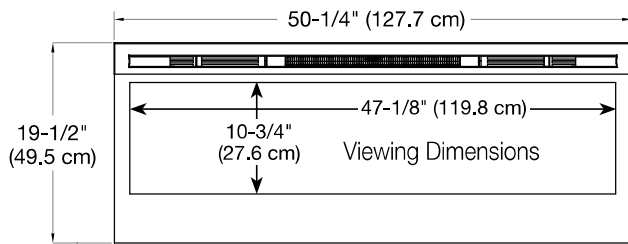

Multi-function
Remote

120 Volts | 1,230 Watts | 4,197 BTU

Model #	Description	Lbs / Kg	UPC	Wty. ¹	Carton Dimensions (WxHxD)		Cube	
					Inches	cm	ft ³	m ³
BLF5051	50" Linear Electric Fireplace	75 / 34.1	781052 098787	2 yr.	55 x 23-1/4 x 12-7/8	139.7 x 58.9 x 32.7	9.5	0.26
DT1267BLK	Cohesion Trim - Black	51 / 23.1	781052 080355	1 an	64-7/8 x 26-1/4 x 8-3/4	164.8 x 66.8 x 22.1	8.6	0.24
LF50DWS-KIT	50" Driftwood and River Rock Accessory Kit	7 / 3.17	781052 102842		34-1/4 x 5-7/8 x 8-1/8	87.2 x 14.98 x 20.6		

Prism Series

50" Linear Electric Fireplace

BLF5051

Product Dimensions:

FRONT

SIDE

TOP

Installation Options and Framing Dimensions

3 Mounting Options

ON WALL

Must mount to a minimum of three (3) wall studs

PARTIAL RECESSED

2 X 4 Wall Construction
Framing dimensions:
46-1/2" W x 16-1/2" H
(118.1 cm W x 42 cm H)

FULLY RECESSED

2 X 8 Wall Construction
Framing dimensions:
49" W x 18-1/2" H
(124.5 cm W x 47 cm H)