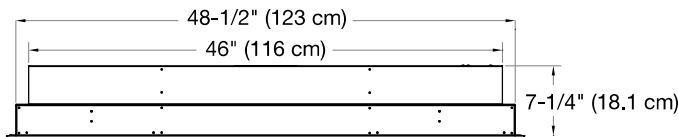

Prism Series

50" Linear Electric Fireplace

BLF5051

Product Dimensions:

FRONT

SIDE

TOP

Installation Options and Framing Dimensions