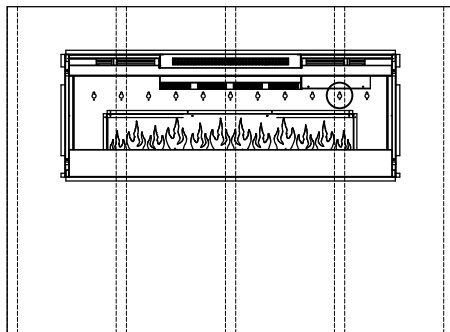

Multi-function
Remote

120 Volts | 1,230 Watts | 4,197 BTU

Model #	Description	Lbs / Kg	UPC	Wty. ¹	Carton Dimensions (WxHxD)		Cube	
					Inches	cm	ft ³	m ³
BLF5051	50" Linear Electric Fireplace	75 / 34.1	781052 098787	2 yr.	55 x 23-1/4 x 12-7/8	139.7 x 58.9 x 32.7	9.5	0.26
DT1267BLK	Cohesion Trim - Black	51 / 23.1	781052 080355	1 an	64-7/8 x 26-1/4 x 8-3/4	164.8 x 66.8 x 22.1	8.6	0.24
LF50DWS-KIT	50" Driftwood and River Rock Accessory Kit	7 / 3.17	781052 102842		34-1/4 x 5-7/8 x 8-1/8	87.2 x 14.98 x 20.6		

Prism Series

50" Linear Electric Fireplace

BLF5051

Product Dimensions:

FRONT

SIDE

TOP

Installation Options and Framing Dimensions

3 Mounting Options

ON WALL

Must mount to a minimum of three (3) wall studs

PARTIAL RECESSED

2 X 4 Wall Construction
Framing dimensions:
46-1/2" W x 16-1/2" H
(118.1 cm W x 42 cm H)

FULLY RECESSED

2 X 8 Wall Construction
Framing dimensions:
49" W x 18-1/2" H
(124.5 cm W x 47 cm H)