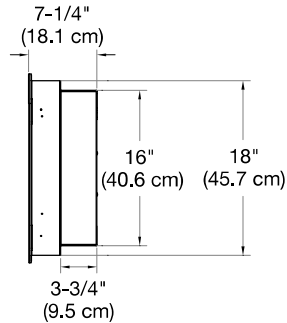

Multi-function
Remote

120 Volts | 1,230 Watts | 4,197 BTU

Model #	Description	Lbs / Kg	UPC	Wty. ¹	Carton Dimensions (WxHxD)		Cube	
					Inches	cm	ft ³	m ³
BLF5051	50" Linear Electric Fireplace	75 / 34.1	781052 098787	2 yr.	55 x 23-1/4 x 12-7/8	139.7 x 58.9 x 32.7	9.5	0.26
DT1267BLK	Cohesion Trim - Black	51 / 23.1	781052 080355	1 an	64-7/8 x 26-1/4 x 8-3/4	164.8 x 66.8 x 22.1	8.6	0.24
LF50DWS-KIT	50" Driftwood and River Rock Accessory Kit	7 / 3.17	781052 102842		34-1/4 x 5-7/8 x 8-1/8	87.2 x 14.98 x 20.6		

Prism Series

50" Linear Electric Fireplace

BLF5051

Product Dimensions:

FRONT

SIDE

TOP

Installation Options and Framing Dimensions

3 Mounting Options

ON WALL

Must mount to a minimum of three (3) wall studs

PARTIAL RECESSED

2 X 4 Wall Construction
Framing dimensions:
46-1/2" W x 16-1/2" H
(118.1 cm W x 42 cm H)

FULLY RECESSED

2 X 8 Wall Construction
Framing dimensions:
49" W x 18-1/2" H
(124.5 cm W x 47 cm H)