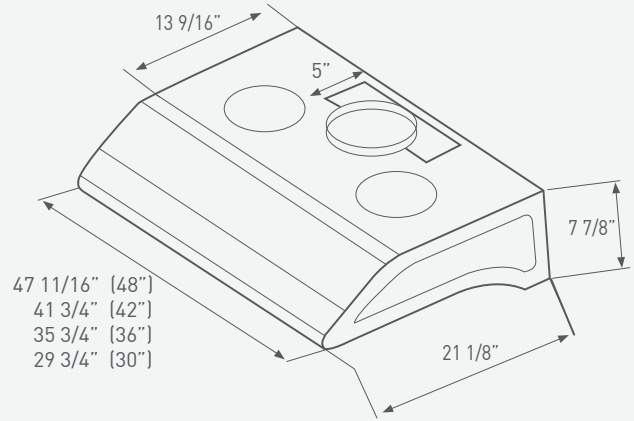

ESSENTIALS

TYPHOON

UNDER CABINET

MODEL	AK2100A / AK2136A	AK2142AS / AK2148AS
SIZE	30" / 36"	42" / 48"
NET WIDTH	29 3/4" / 35 3/4"	41 3/4" / 47 11/16"
PERFORMANCE		
Internal Blower	275 - 850 CFM	275 - 850 CFM
Internal Blower Sones	1 - 5	1 - 5
COLOR		
Black, Bisque, White, Stainless Steel	B, Q, W, SS	SS
FEATURES		
Controls	Electronic Touch	Electronic Touch
Speed Levels	6	6
Auto Delay-Off	Yes	Yes
Lighting	Halogen, 35W x 2	Halogen, 35W x 2
Dual-Level Lighting	Yes	Yes
Removable Safety Grilles	2	2
Recirculating	No	No
Duct Cover Extension	NA	NA
Self Cleaning	Yes	Yes
DUCT SPECIFICATIONS		
Internal Blower - Vertical	7" or 3 1/4" x 10"	7" or 3 1/4" x 10"
Internal Blower - Horizontal	3 1/4" x 10"	3 1/4" x 10"
AC INPUT	120V - 60Hz	120V - 60Hz
AC POWER	Max. 280W, 2.4 Amps	Max. 280W, 2.4 Amps
Mounting Heights (Ducted)	Min. height 24" from cooking surface. Hood mounted 60" from floor.	Max. height 32" from cooking surface. Hood mounted 68" from floor.