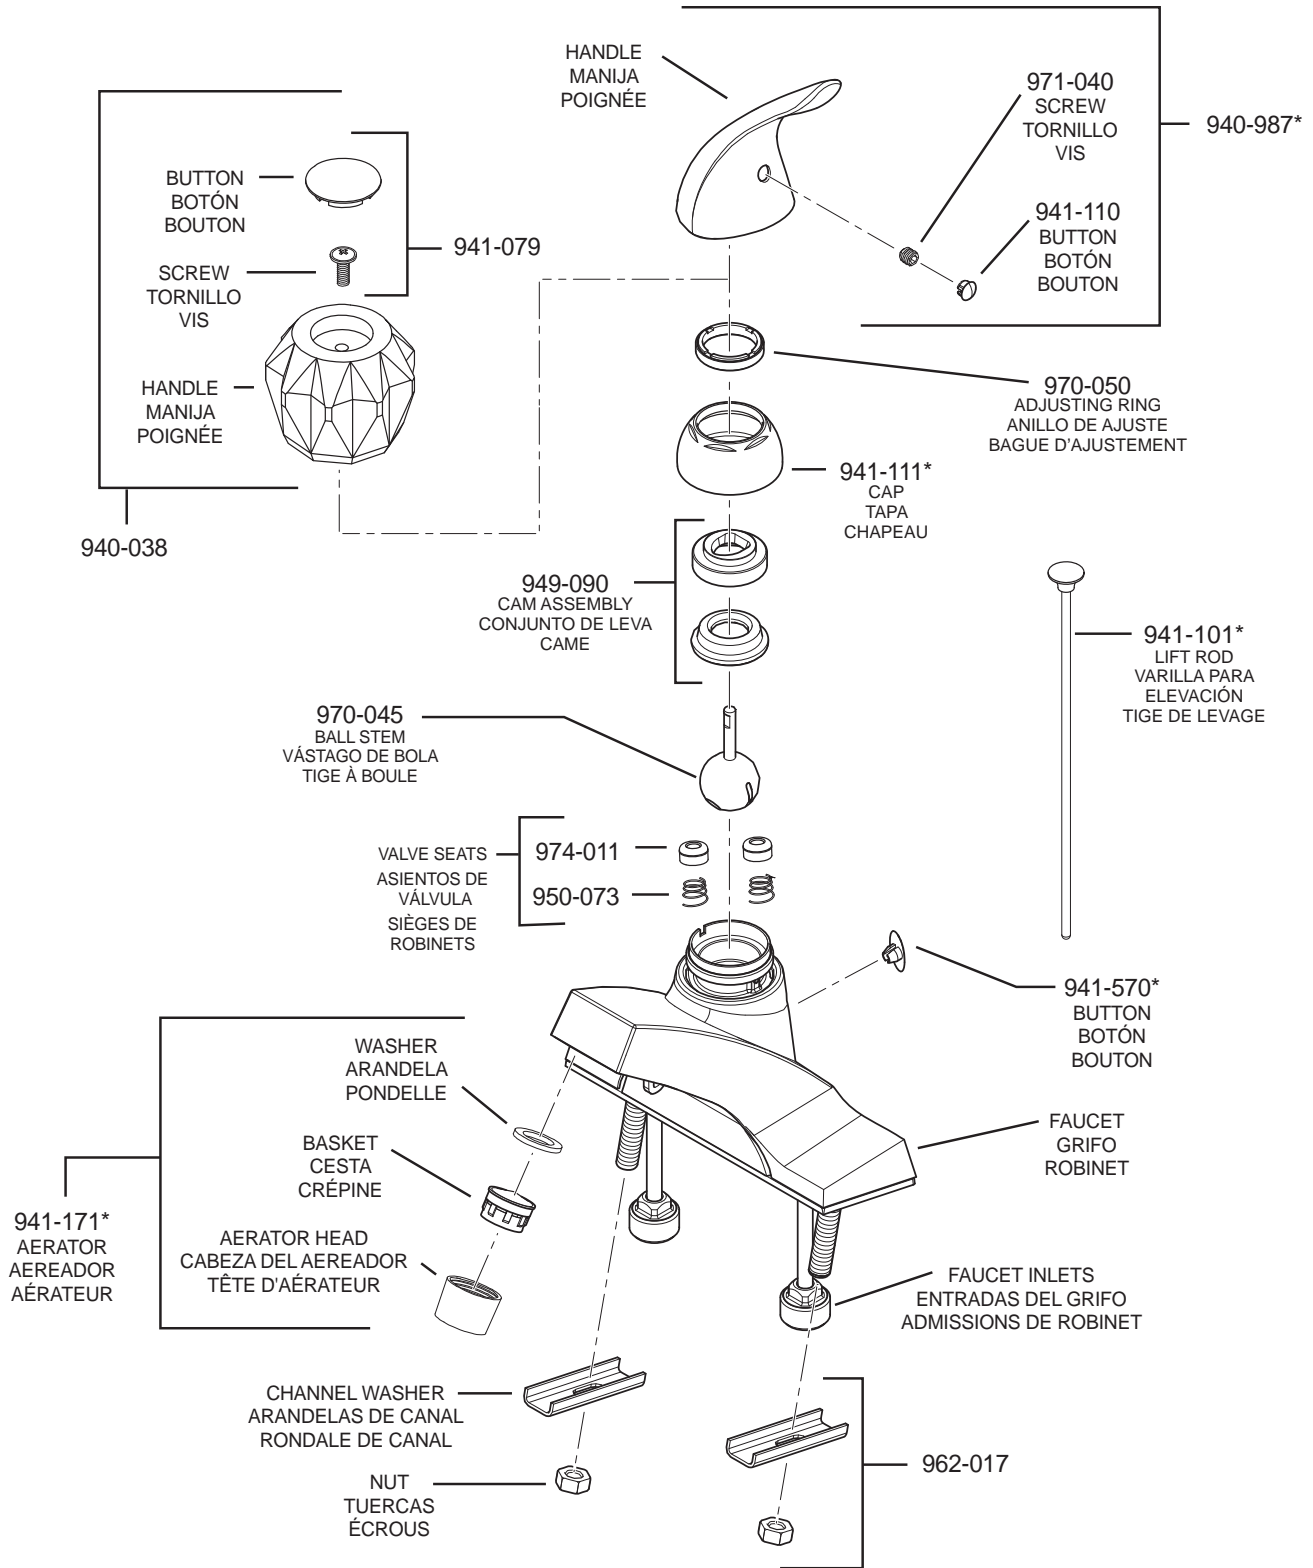

# PARTS EXPLOSION

## 142 Pfirst Series™ Single Control, Centerset Lavatory Faucet