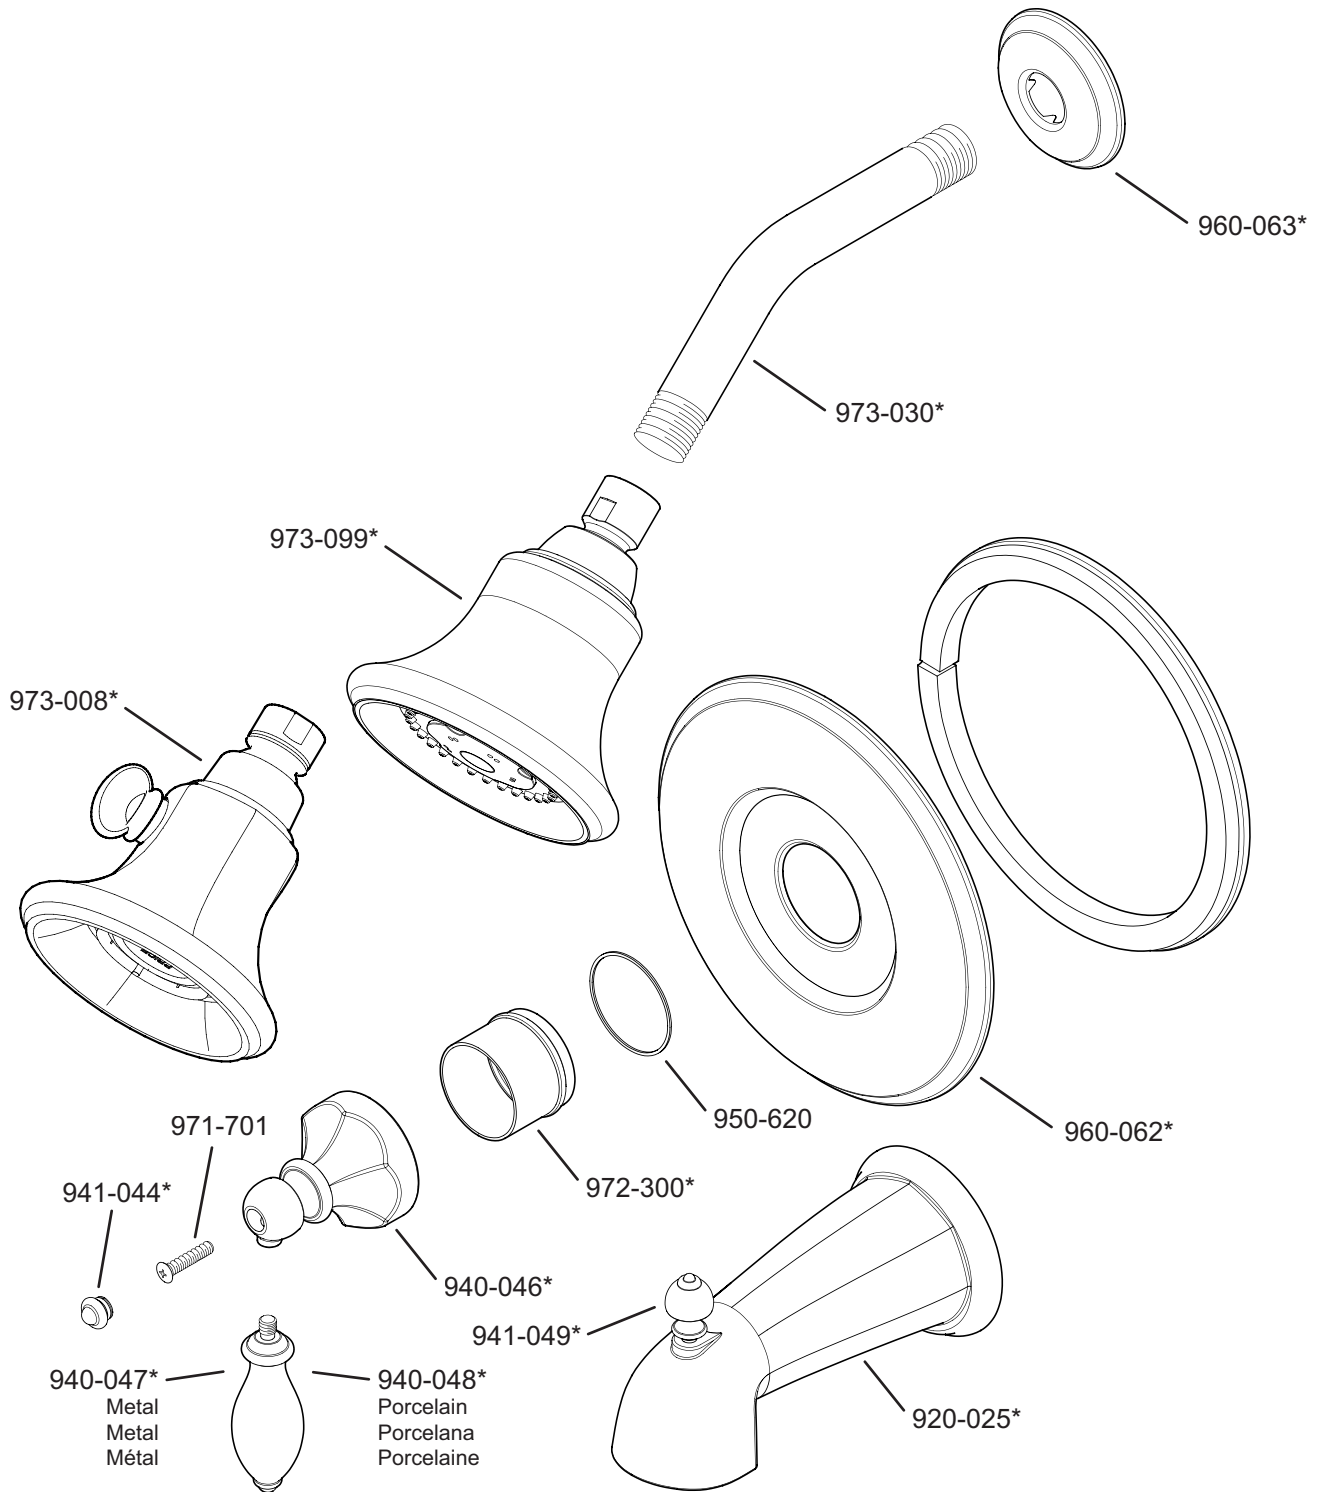

# PARTS EXPLOSION

## R89 Series Catalina™ Tub & Shower Trim