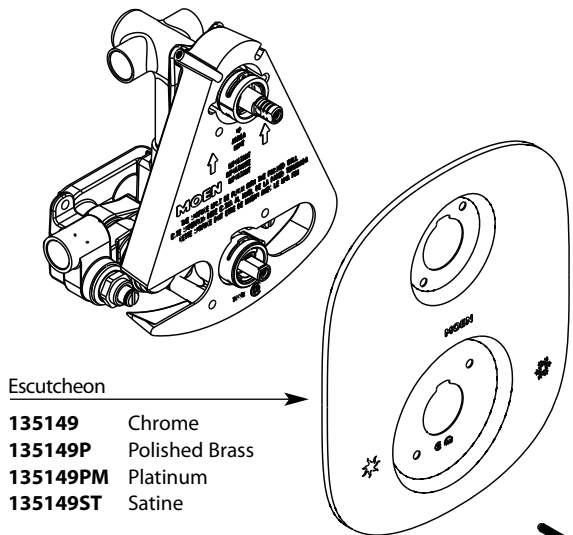

Buy it for looks. Buy it for life.®

■ Order by Part Number

There is more than 1 version of this model.
Page down to identify the version you have.

Illustrated Parts

**MONTICELLO® MOENTROL®
with Built-In 3 Function Diverter Shower
Valve Trim**

<u>MODEL</u>	<u>HANDLE</u>	<u>FINISH</u>
T4110	Lever/Knob	Chrome
T4110P	Lever/Knob	Polished Brass
T4110PM	Lever/Knob	Platinum
T4110ST	Lever/Knob	Satine

- Retainer Screws (4)
- | | |
|-----------------|----------------|
| 136195 | Chrome |
| 136195P | Polished Brass |
| 136195PM | Platinum |
| 136195ST | Satine |

- Stop Tube Kit w/Screw
- | | |
|-----------------|------------------------------|
| 132448 | (Used for Chrome & Platinum) |
| 132448P | Polished Brass |
| 132448BN | (Used for Satine) |

- Handle Extension Kit
- | | |
|-----------------|------------------------------|
| 135167 | (Used for Chrome & Platinum) |
| 135167P | Polished Brass |
| 135167BN | (Used for Satine) |

www.moen.com

Buy it for looks. Buy it for life.®

■ Order by Part Number

Illustrated Parts

MONTICELLO® MOENTROL®
with Built-In 3 Function Diverter Shower Valve Trim
 (OLDER DISCONTINUED SYTLE)

MODEL	HANDLE TYPE	FINISH
T4110	Lever/Knob	Chrome
T4110P	Lever/Knob	Polished Brass
T4110PM	Lever/Knob	Platinum
T4110ST	Lever/Knob	Satine™