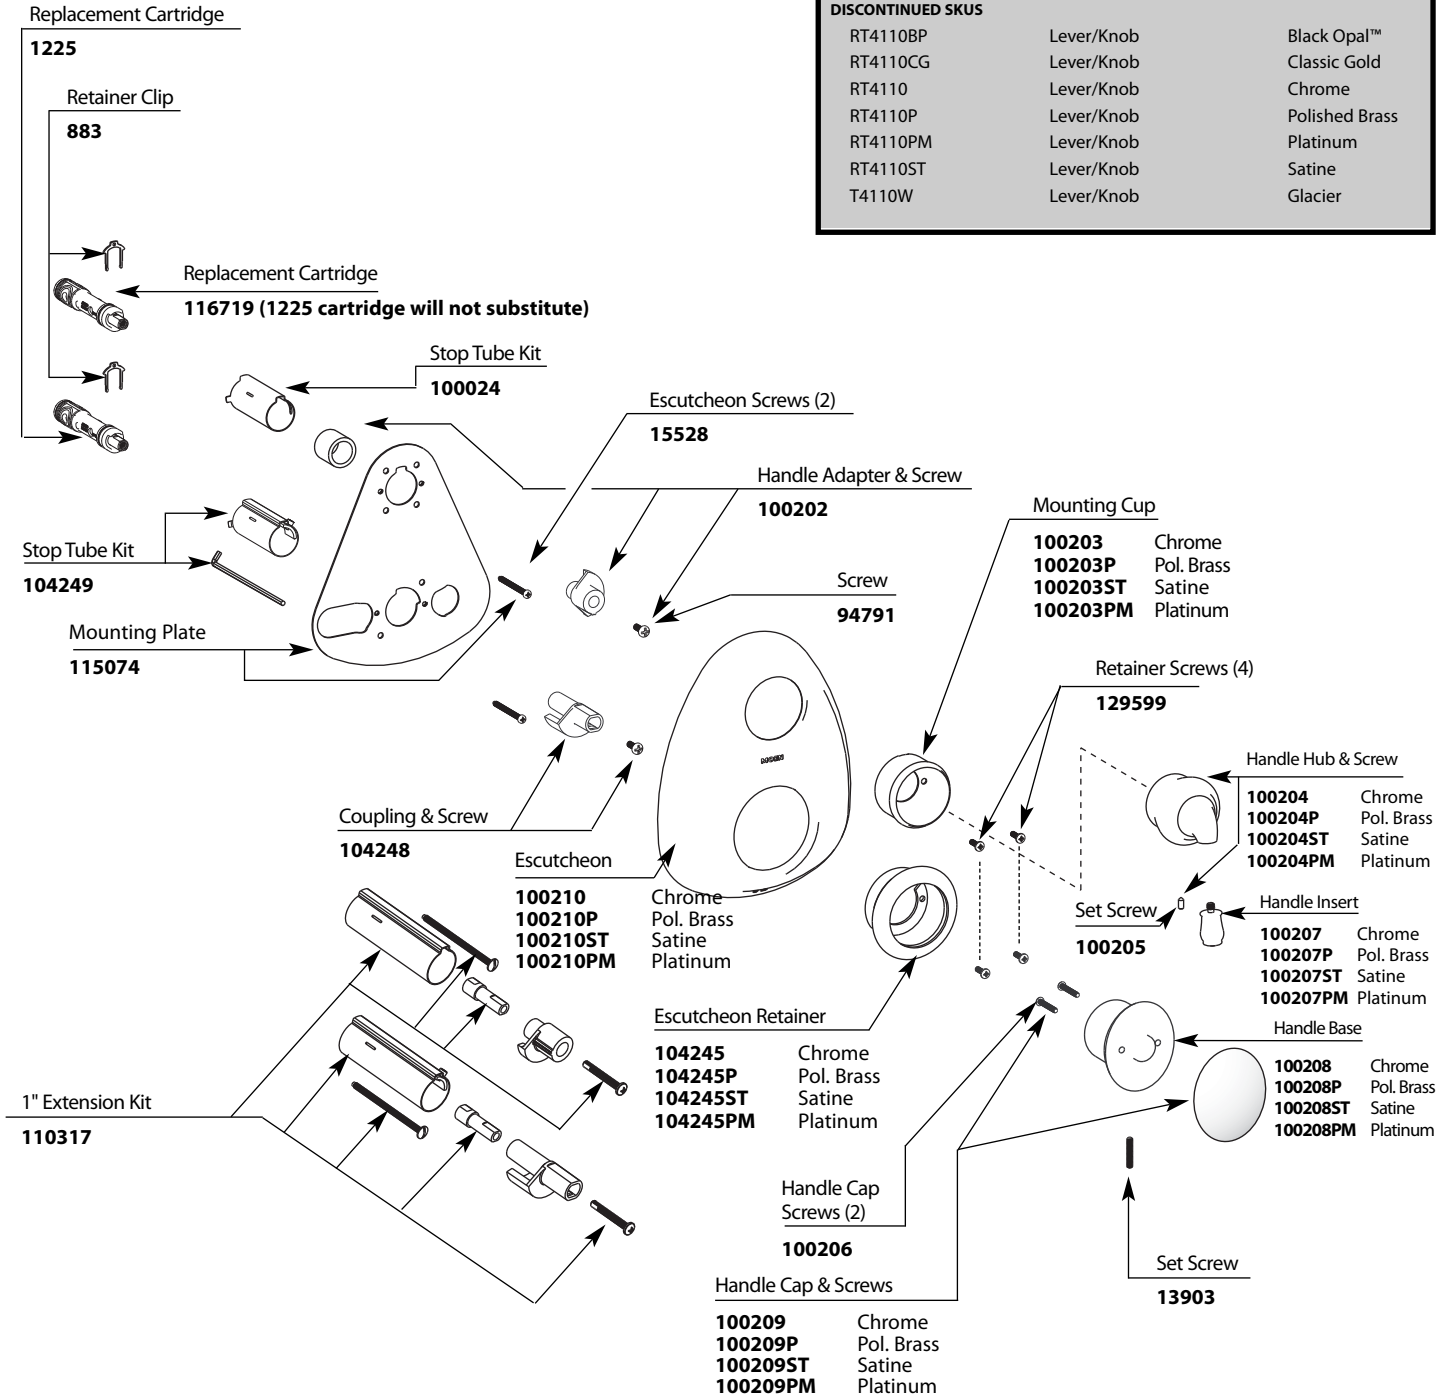

www.moen.com

Buy it for looks. Buy it for life.®

■ Order by Part Number

Illustrated Parts

MONTICELLO® MOENTROL®
with Built-In 3 Function Diverter Shower Valve Trim
 (OLDER DISCONTINUED SYTLE)

MODEL	HANDLE TYPE	FINISH
T4110	Lever/Knob	Chrome
T4110P	Lever/Knob	Polished Brass
T4110PM	Lever/Knob	Platinum
T4110ST	Lever/Knob	Satine™

Available Finishes

* Part Finishes Chart

<p>Escutcheon</p> 	<p> 100210 Chrome 100210P Polished Brass 100210ST Satine 100210BP Black Opal 100210CG Classic Gold 100210PM Platinum 100210W Glacier </p>	<p>Handle Hub & Screw</p> 	<p> 100204 Chrome 100204P Polished Brass 100204ST Satine 100204BP Black Opal 100204CG Classic Gold 100204PM Platinum 100204W Glacier </p>
<p>Escutcheon Retainer</p> 	<p> 104245 Chrome 104245P Polished Brass 104245ST Satine 104245BP Black Opal 104245CG Classic Gold 104245PM Platinum 104245W Glacier </p>	<p>Handle Insert</p> 	<p> 100207 Chrome 100207P Polished Brass 100207ST Satine 100207BP Black Opal 100207CG Classic Gold 100207PM Platinum 100207W Glacier </p>
<p>Handle Cap & Screws</p> 	<p> 100209 Chrome 100209P Polished Brass 100209ST Satine 100209BP Black Opal 100209CG Classic Gold 100209PM Platinum 100209W Glacier </p>	<p>Handle Base</p> 	<p> 100208 Chrome 100208P Polished Brass 100208ST Satine 100208BP Black Opal 100208CG Classic Gold 100208PM Platinum 100208W Glacier </p>
		<p>Mounting Cup</p> 	<p> 100203 Chrome 100203P Polished Brass 100203ST Satine 100203BP Black Opal 100203CG Classic Gold 100203PM Platinum 100203W Glacier </p>