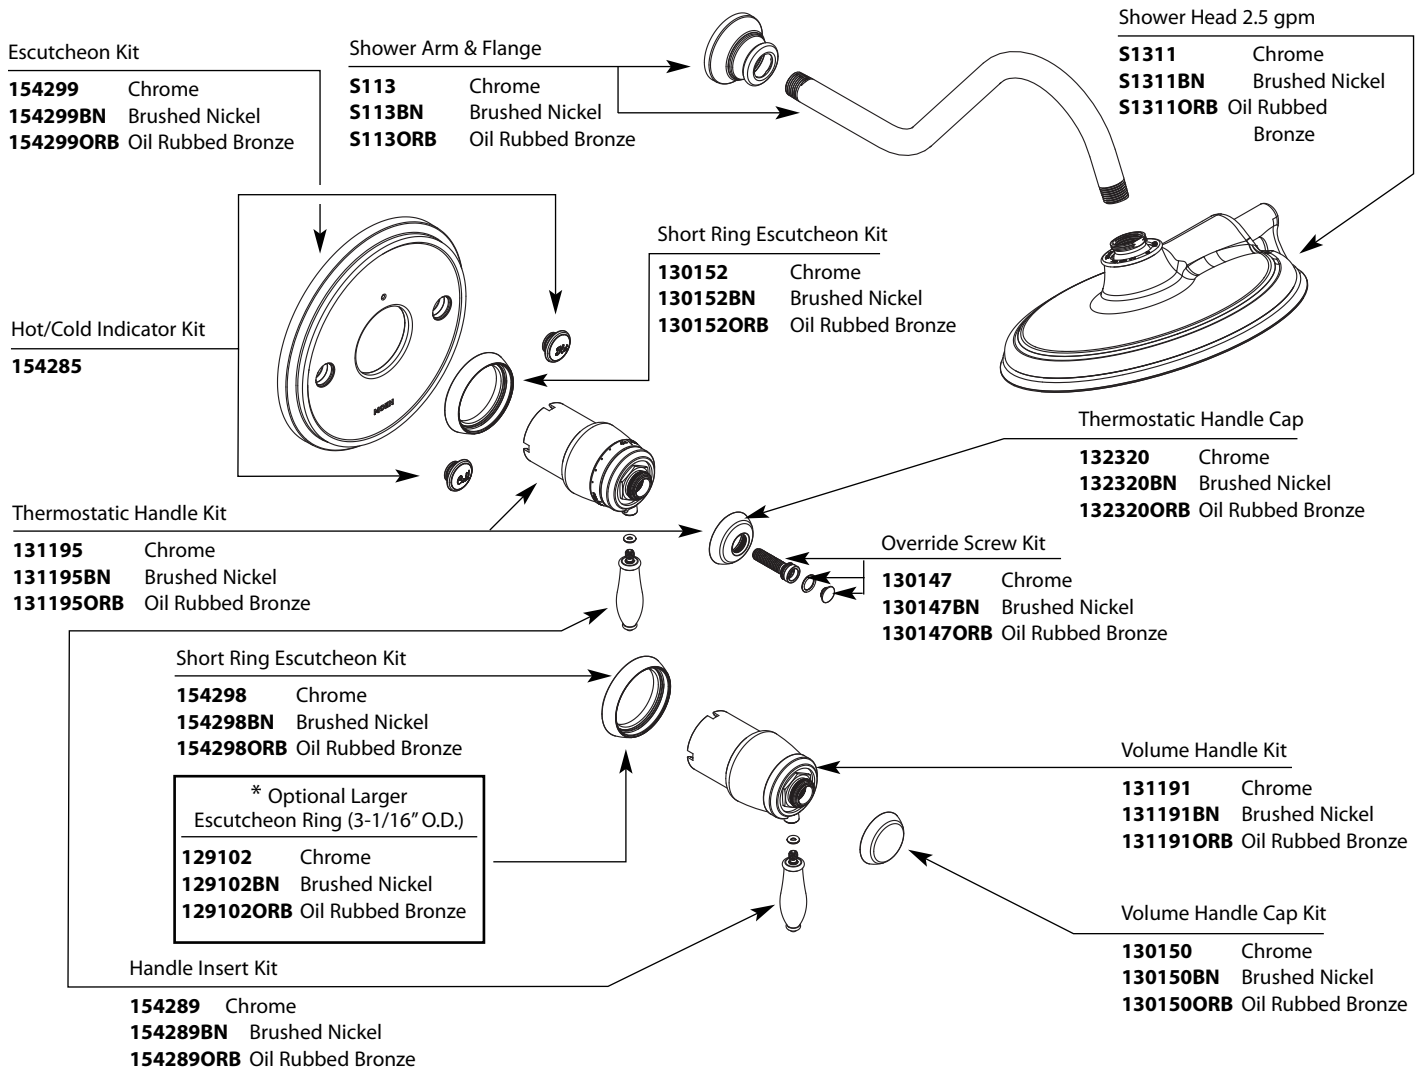

# Illustrated Parts

■ Order by Part Number

■ Trim can be used with S3371 thermostatic valve and S3600 volume control valve.

Weymouth™		
ExactTemp® 3/4" Thermostatic Shower Trim		
Valve Trim Only	Shower Trim Only	Finish
TS32110	TS32112	Chrome
TS32110BN	TS32112BN	Brushed Nickel
TS32110ORB	TS32112ORB	Oil Rubbed Bronze

Available Separately