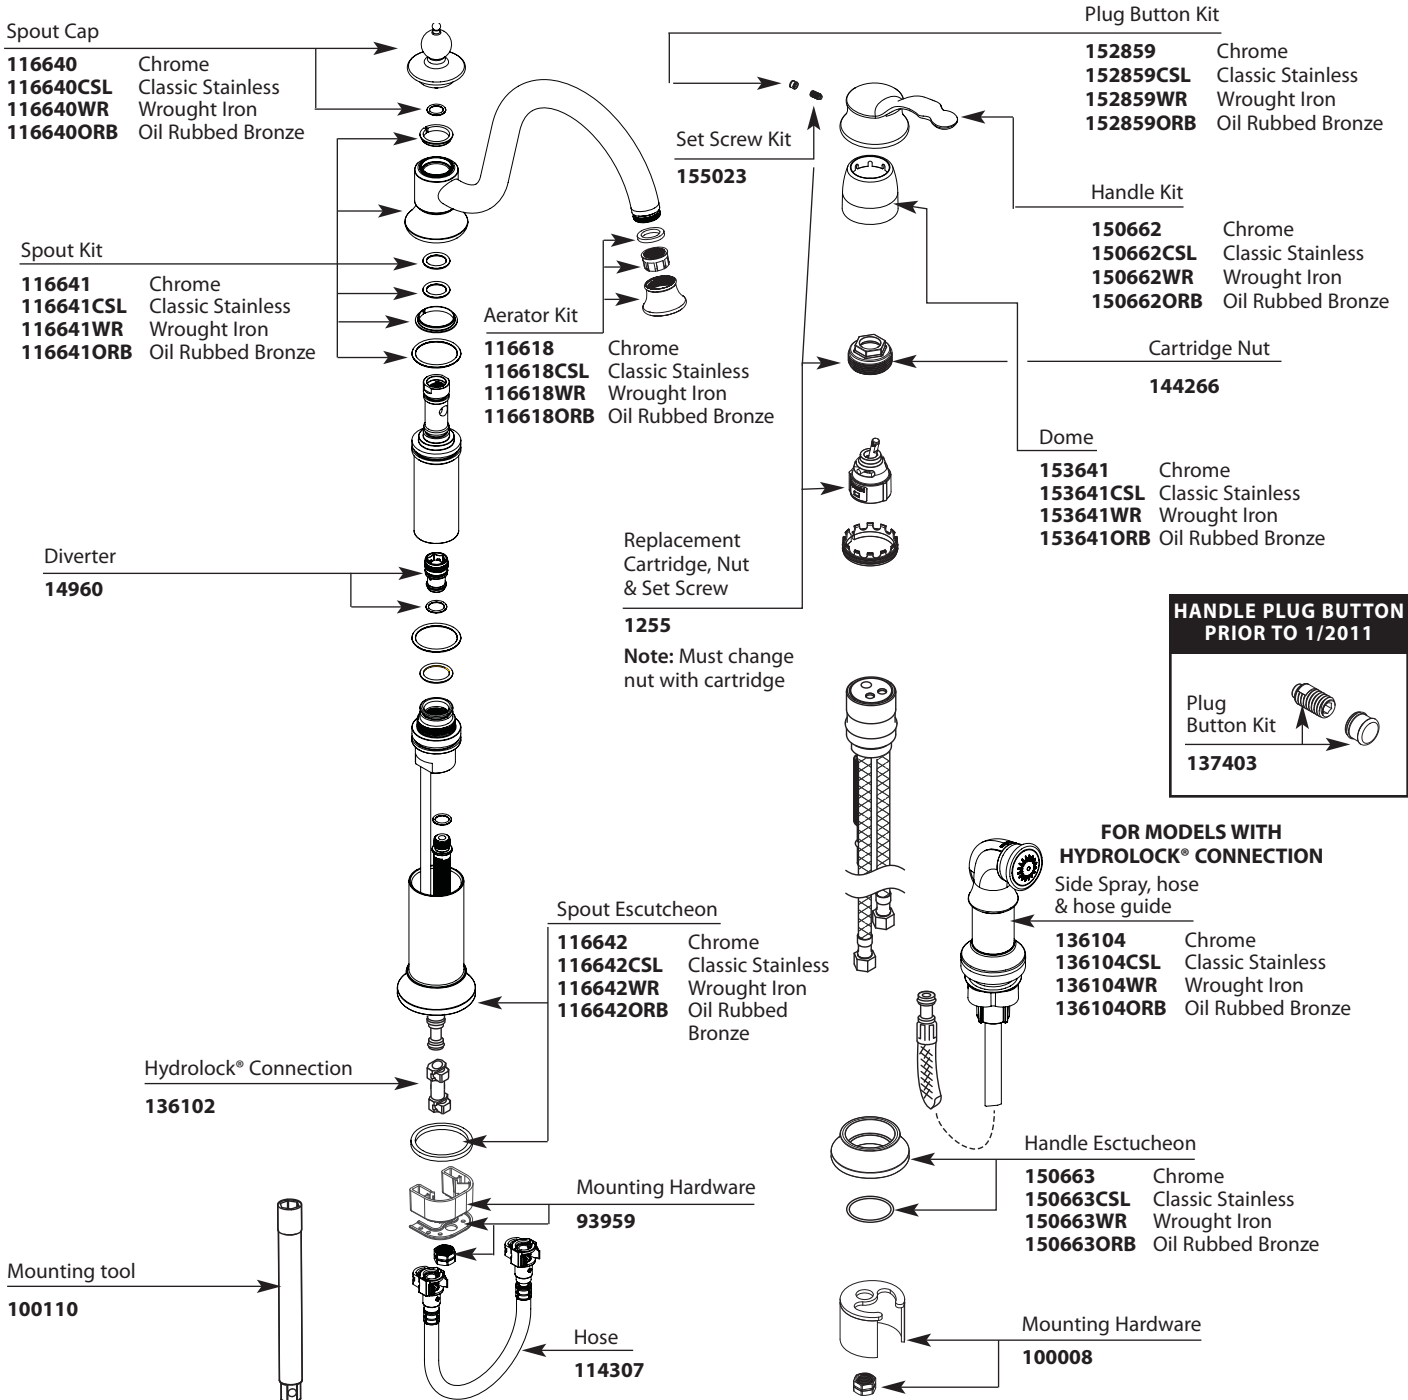

Buy it for looks. Buy it for life.®

*There is more than 1 version of this model.
Page down to identify the version you have.*

■ Order by Part Number

Illustrated Parts

WATERHILL™		
One-Handle Kitchen with Side Spray		
MODEL	TYPE	FINISH
S711	Lever	Chrome
S711CSL	Lever	Classic Stainless
S711WR	Lever	Wrought Iron
S711ORB	Lever	Oil Rubbed Bronze

Buy it for looks. Buy it for life.®

Illustrated Parts

■ Order by Part Number

WATERHILL™		
One-Handle Kitchen with Side Spray		
<u>MODEL</u>	<u>TYPE</u>	<u>FINISH</u>
S711	Lever	Chrome
S711CSL	Lever	Classic Stainless
S711WR	Lever	Wrought Iron
S711ORB	Lever	Oil Rubbed Bronze
DISCONTINUED		
S711NL	Lever	Nickel
S711SL	Lever	Stainless