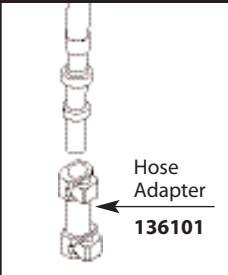

Buy it for looks. Buy it for life.®

■ Order by Part Number

Illustrated Parts

Single-Handle High-Arc Pulldown Kitchen Faucet

MODEL	TYPE	FINISH
CA87012CSL	Lever	Classic Stainless
CA87012BRB	Lever	Mediterranean Bronze
CA87012SRS	Lever	Spot Resistant Stainless

QUICK CONNECTION PRIOR TO 12/2009

HOSE ADAPTER CLIP