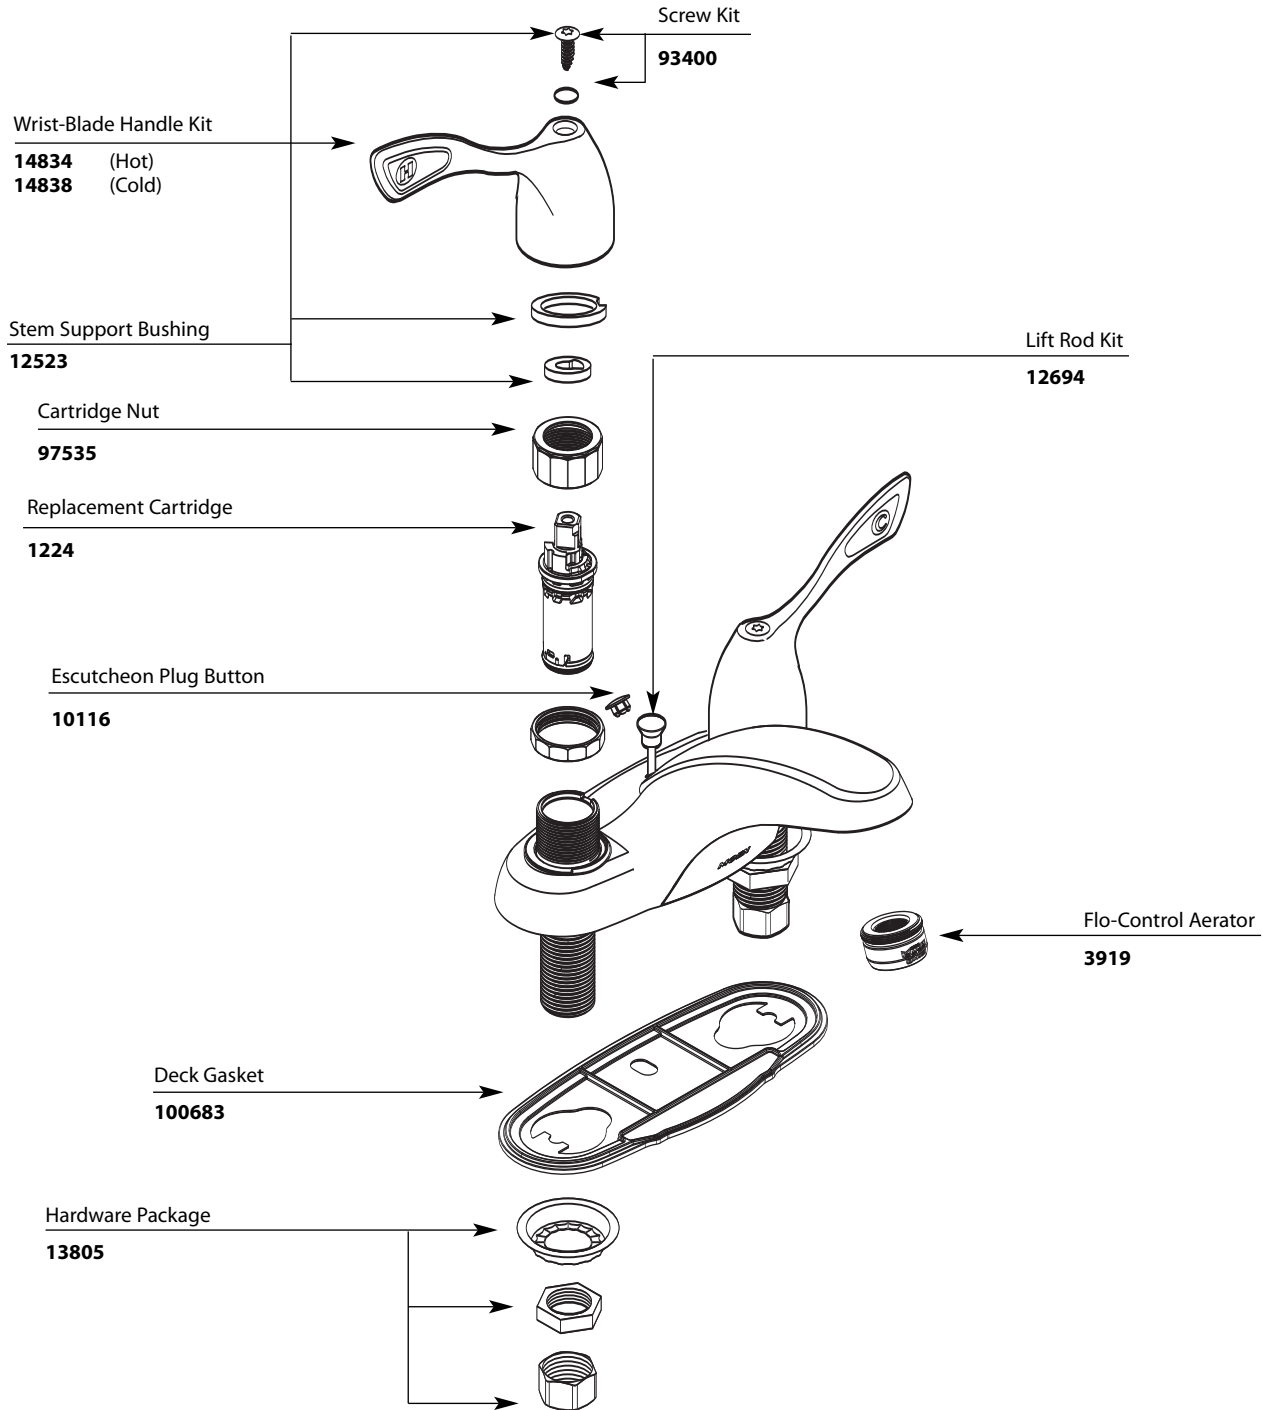

■ Order by Part Number

*There is more than 1 version of this model.
Page down to identify the version you have.*

Two-Handle Lavatory Faucet		
<u>MODEL</u>	<u>TYPE</u>	<u>FINISH</u>
8800	Lav w/o waste	Chrome
8810	Lav w/grid waste	Chrome
8820	Lav w/metal waste	Chrome

■ Order by Part Number

Two-Handle Lavatory Faucet		
<u>MODEL</u>	<u>TYPE</u>	<u>FINISH</u>
8800	Lav w/o waste	Chrome
8810	Lav w/grid waste	Chrome
8820	Lav w/metal waste	Chrome