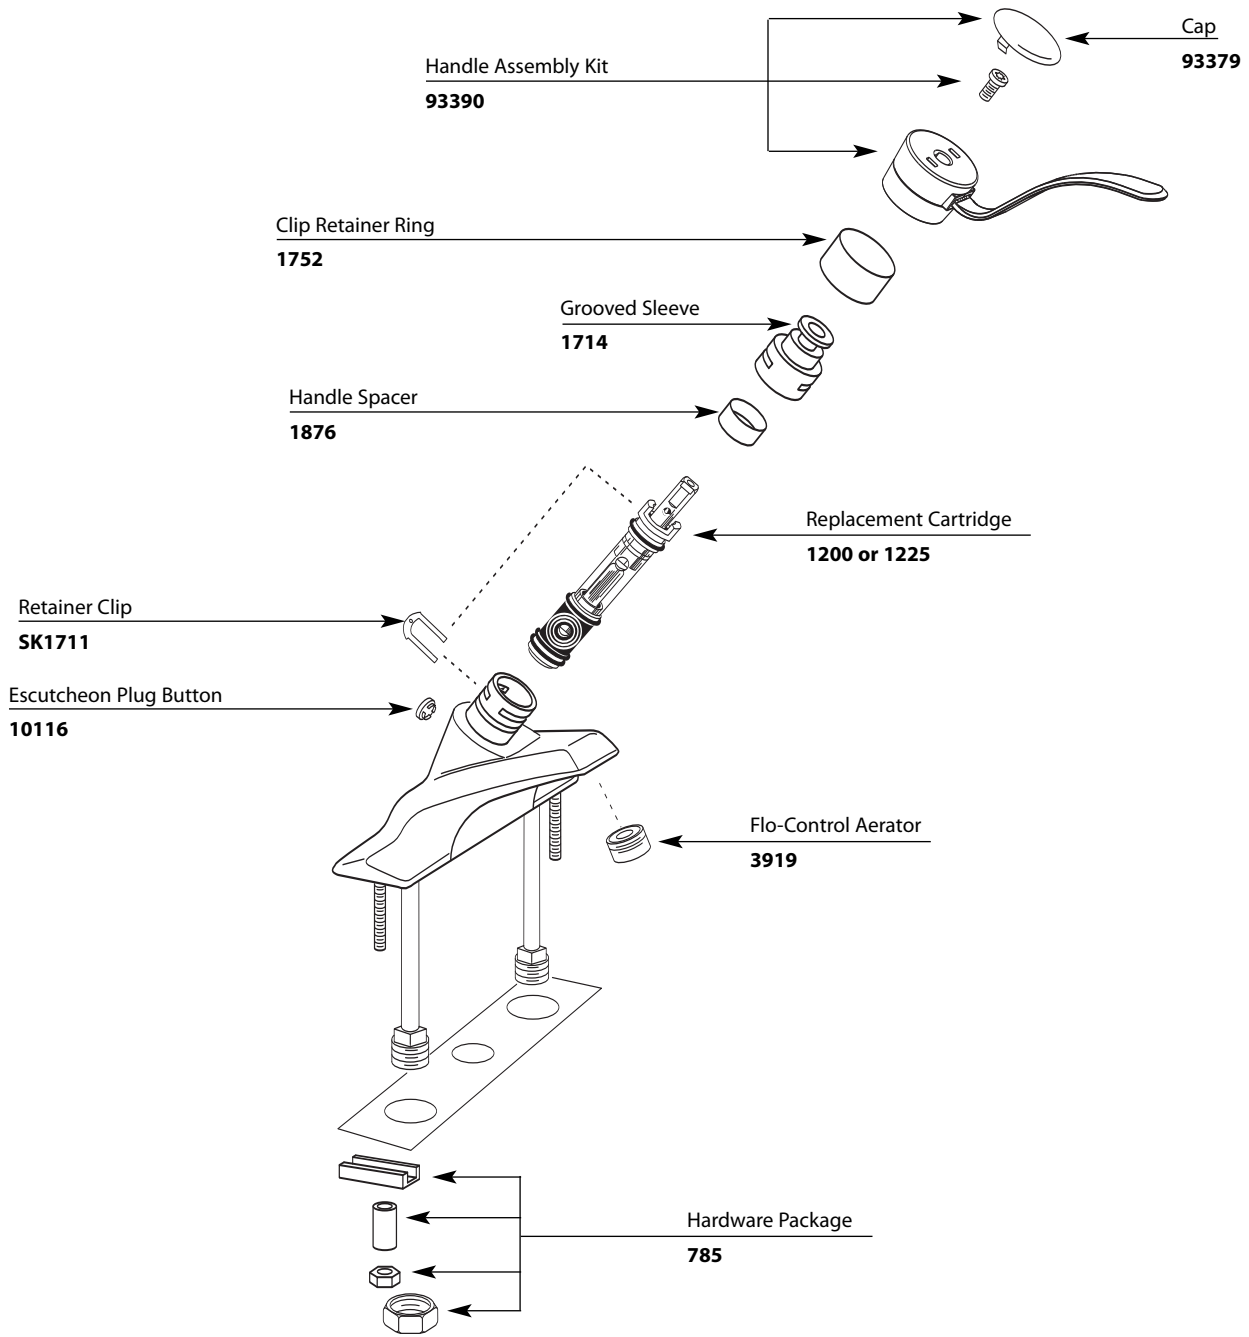

■ Order by Part Number

Illustrated Parts

Single-Handle Lavatory Faucet		
<u>MODEL</u>	<u>HANDLE</u>	<u>FINISH</u>
8425	Lever	Chrome w/Grid Waste

TO ORDER PARTS CALL: 1-800-BUY-MOEN
www.moen.com