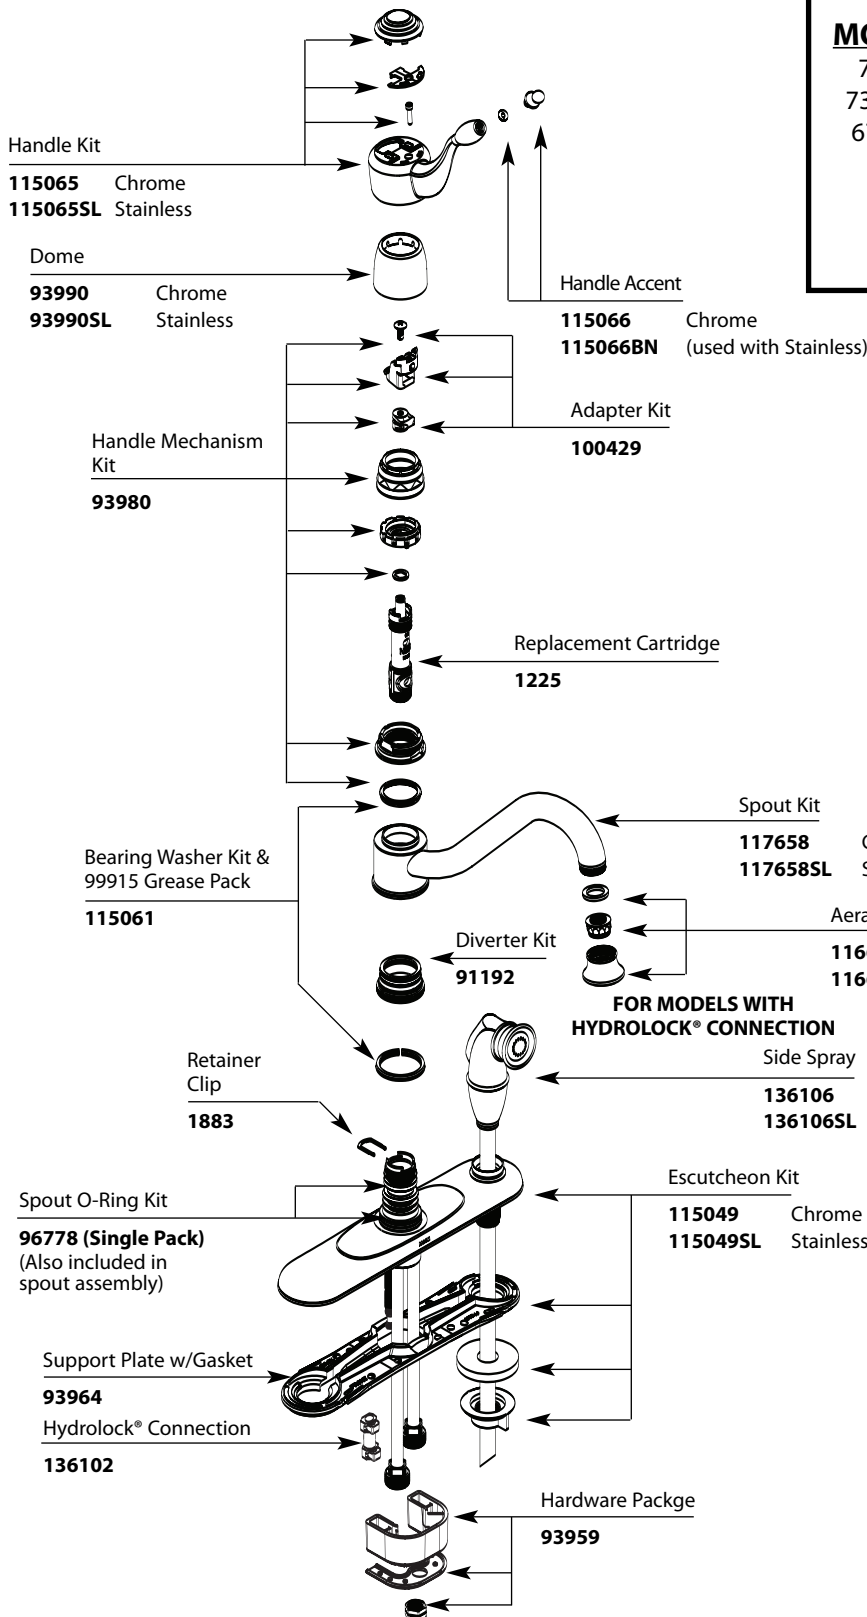

# Illustrated Parts

Order by Part Number

**CASTLEBY™**

**Single-Handle Lever Kitchen Faucet**

<u>MODEL</u>	<u>TYPE</u>	<u>FINISH</u>
7309	Kitchen w/spray in deck	Chrome
7309SL	Kitchen w/spray in deck	Stainless
67309	Kitchen w/spray in deck	Stainless

**FOR MODELS WITH THREADED CONNECTION**

**Side Spray**  
**125710** Chrome  
**125710SL** Stainless