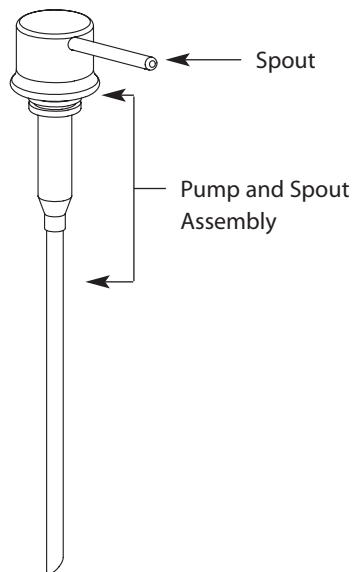

Buy it for looks. Buy it for life.®

■ Order by Part Number

Illustrated Parts

LIQUID DISPENSER	
<u>MODEL</u>	<u>FINISH</u>
3914	Chrome
3914CP	Chrome/Polished Brass
3914CPR	Copper
3914S	Sand
3914W	Glacier
3914SL	Stainless
3914V	Ivory
3914ORB	Oil Rubbed Bronze
3914PW	Pewter
3914BB	Brushed Bronze