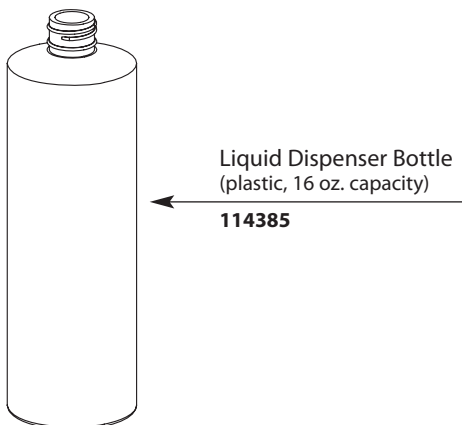

Buy it for looks. Buy it for life.®

■ Order by Part Number

Illustrated Parts

LIQUID DISPENSER	
<u>MODEL</u>	<u>FINISH</u>
3914	Chrome
3914CP	Chrome/Polished Brass
3914CPR	Copper
3914S	Sand
3914W	Glacier
3914SL	Stainless
3914V	Ivory
3914ORB	Oil Rubbed Bronze
3914PW	Pewter
3914BB	Brushed Bronze