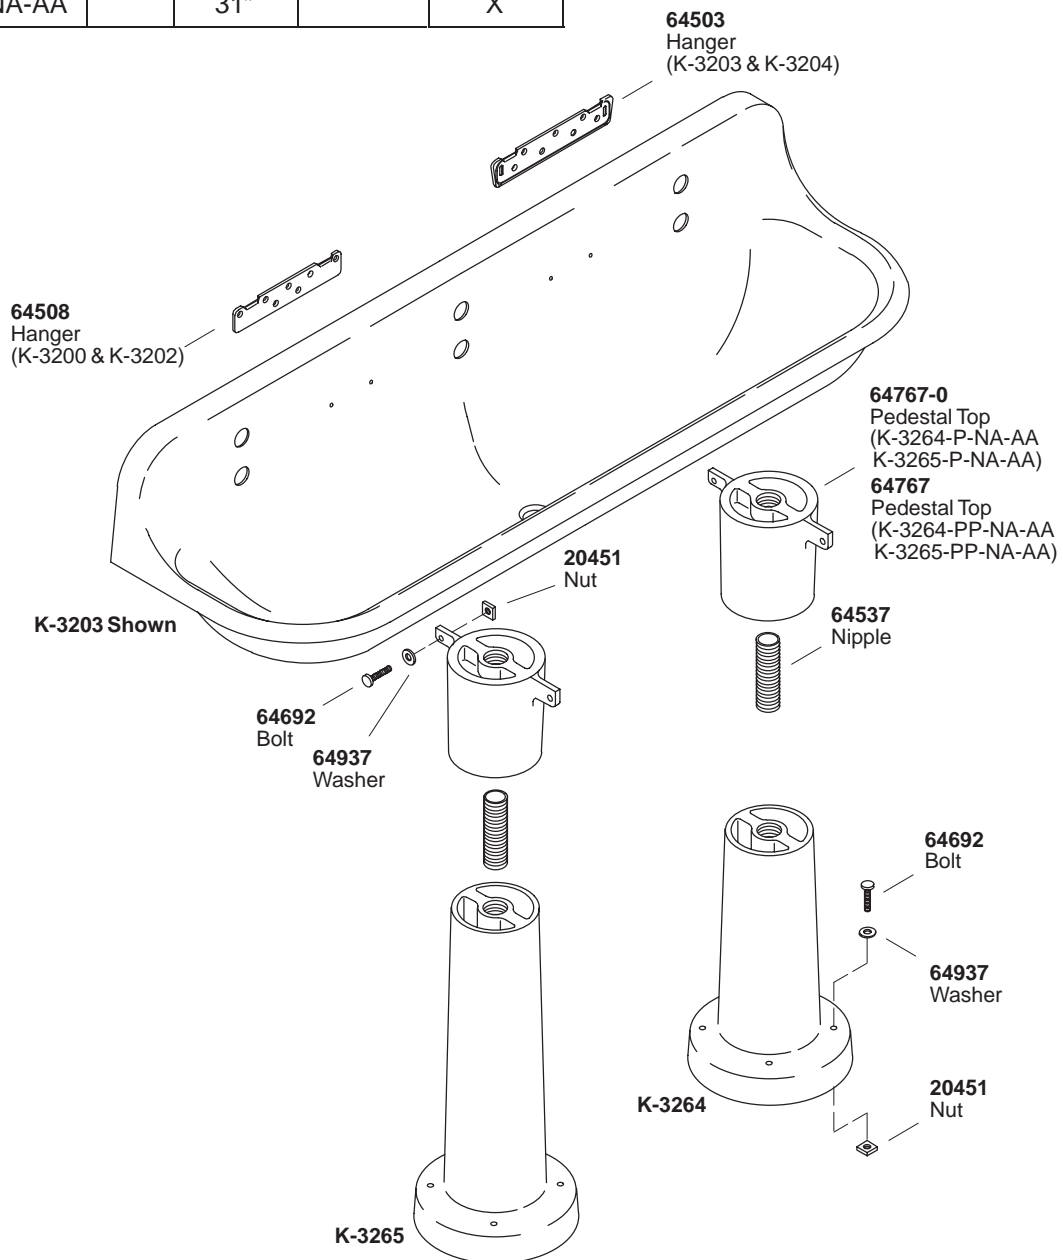

KOHLER[®] SERVICE PARTS

BROCKWAY™ SINKS

K#	Sink	Pedestal	Pedestal Glazed	Pedestal Painted
K-3200-**-AA	3'			
K-3202-**-AA	4'			
K-3203-**-AA	5'			
K-3204-**-AA	6'			
K-3264-P-NA-AA		25"	X	
K-3264-PP-NA-AA		25"		X
K-3265-P-NA-AA		31"	X	
K-3265-PP-NA-AA		31"		X

**Finish/color code must be specified when ordering.