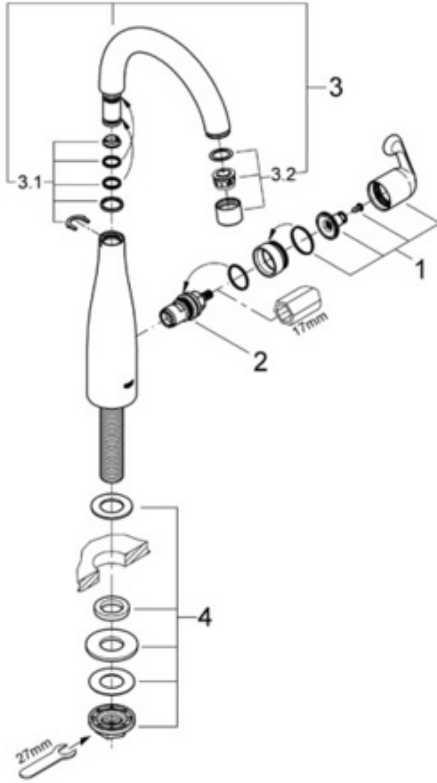

**Exploded View**

**Parts Breakdown**

Pos No.	Spare Part Description	Product No.	Pcs.
	<b>30 017</b>		
1	Lever handle	45 913	1
2	Ceramic cartridge	45 882	1
3	Spout complete	13 202	1
3.1	Spout O-ring kit	45 399	1
3.2	Flow control	13 935	1
4	Mounting kit	45 553	1