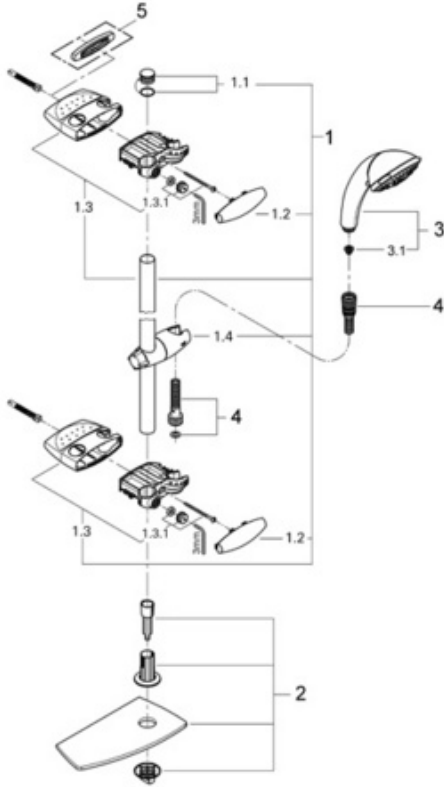

# Movario 28 573

### Exploded View

### Parts Breakdown

Pos No.	Spare Part Description	Product No.	Pcs.
<b>28 573</b>			
1	36" shower bar	28 398	1
1.1	End caps	45 922	1
1.2	Bracket cover	11 482	1
1.3	Wall bracket	45 923	1
1.3.1	Adjusting nut	45 924	1
1.4	Hand shower holder	12 353	1
2	Tray	28 549	1
3	Hand shower	28 443	1
3.3	Filter screen	06 768	1
4	59" hose	28 417	1
<b>Special Accessories</b>			
5	Compensation disc	28 407	1