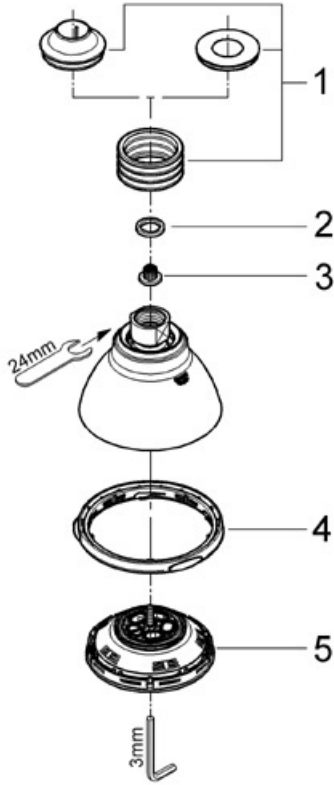

**Exploded View**

**Parts Breakdown**

Pos No.	Spare Part Description	Product No.	Pcs.
	<b>28 448</b>		
1	Bellows	45 199	1
2	Fiber washer for relexa hose	01 389	1
3	Filter screen	06 768	1
4	Ring	45 932	1
5	Rose kit	45 930	1