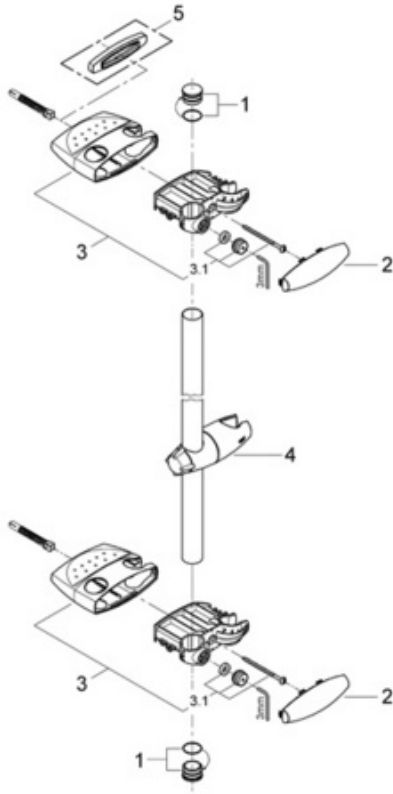

Exploded View

Parts Breakdown

Pos No.	Spare Part Description	Product No.	Pcs.
	28 398		
1	End caps	45 922	1
2	Bracket cover	11 482	1
3	Wall bracket	45 923	1
3.1	Adjusting nut	45 924	1
4	Hand shower holder	12 353	1
	Special Accessories		
	Tray	28 549	1
	Compensation disc	28 407	1