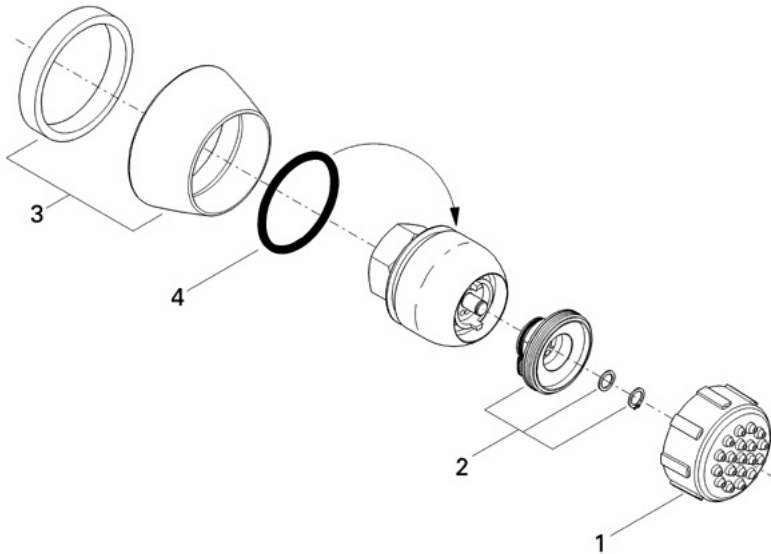

Relaxa 28 287
Adjustable body spray

Exploded View

Parts Breakdown

Pos No.	Spare Part Description	Product No.	Pcs.
	28 287		
1	Face cap 28 287	45 147	1
2	Shower rose adapter	45 148	1
3	Flange	45 173	1
4	O-ring seal for 47.119	02 967	1