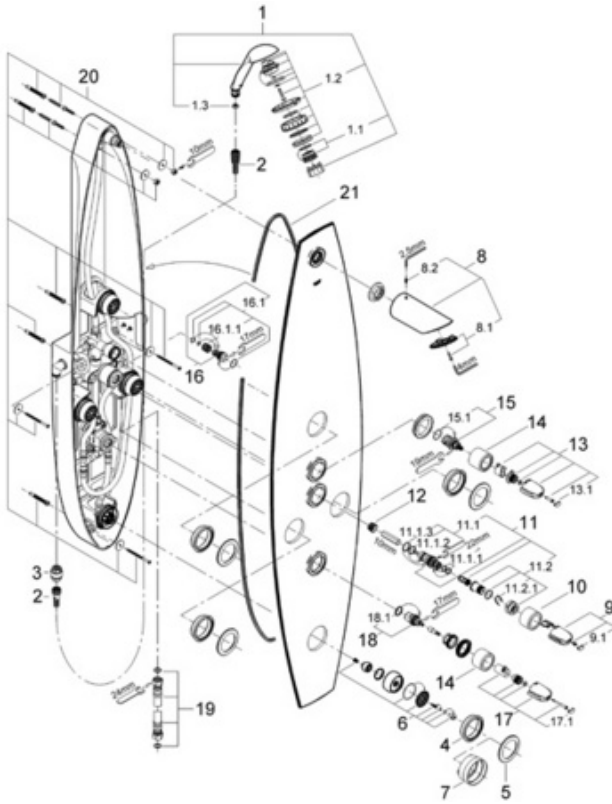

Exploded View

Parts Breakdown

Pos No.	Spare Part Description	Product No.	Pcs.
27 014			
1	Top 4 Sensia hand shower	28 255	1
1.1	Pulsator element	45 656	1
1.2	Rose kit	45 463	1
1.3	Filter screen	07 002	1
2	59' Relexaflex hose	28 151	1
3	1/2" x 1/2" inline vacuum bkr	07 911	1
4	Rose seal	09 537	1
5	Rose ring	09 532	1
6	Rose kit(28199)	45 661	1
7	Seal ring	09 813	1
8	Sena shower head	28 305	1
8.1	Rose kit	45 733	1
8.2	Set screw	02 125	1
9	Thermostat handle	47 579	1
9.1	Handle cap	02 490	1
10	Body sleeve	04 952	1
11	Cartridge w/non rising stem	47 662	1
11.1	Cartridge only	47 302	1
11.1.1	O-ring	01 218	1
11.1.2	O-ring	05 999	1
11.1.3	O-ring	01 196	1
11.2	Non-rising spindle	47 300	1
11.2.1	Clip	05 744	1
12	Thermostat seat	08 328	1
13	Aquadimmer handle	47 014	1
13.1	Handle cap	02 490	1
14	Valve sleeve	02 730	1
15	Aquadimmer cartridge	47 364	1
15.1	Aquadimmer O-ring	03 056	1
16	Check valve	14 116	1
16.1	Filter screen	47 303	1
16.1.1	Grohmix filter screen (pair)	02 990	1
17	Volume control handle	47 039	1
17.1	Handle cap	02 490	1
18	Ceramic cartridge	45 885	1
18.1	O-ring	45 583	1
19	Supply hose	07 227	1
20	Mounting kit	45 732	1
21	Panel seal	08 351	1