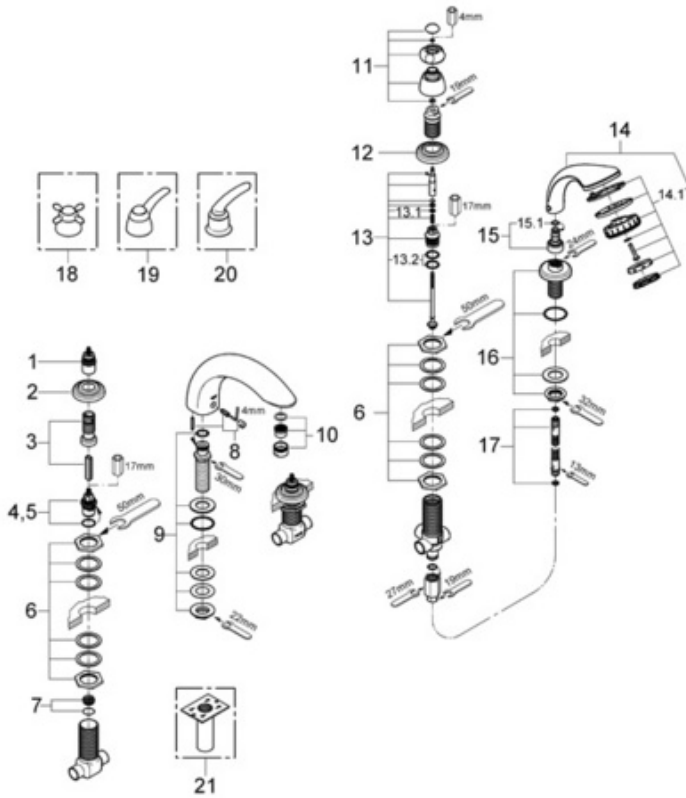

Talia 25 597

5-hole Roman tub filler

Exploded View

Parts Breakdown

Pos No.	Spare Part Description	Product No.	Pcs.
	25 597		
1	Handle insulator	45 393	1
2	Escutcheon side valve	00 114	1
3	Primary spindle	45 202	1
4	90 degree 3/4" carbodur cartridge	45 888	1
5	90 degree 3/4" carbodur cartridge	45 887	1
6	L/p handshower mounting set	45 444	1
7	Seat	45 345	1
8	Spout connection set	45 682	1
9	Mounting shank	45 163	1
10	Flow regulator	13 927	1
11	Doverter knob	45 858	1
12	Chrome talia diverter flange	45 798	1
13	L/p diverter cartridge	45 443	1
13.1	O-ring	01 283	1
13.2	O-ring	01 205	1
14	Champagne hand shower	28 175	1
14.1	Rose kit	45 659	1
15	25597 coupling	47 318	1
15.1	O-ring	01 224	1
16	Guide for flexible hose	45 860	1
17	Hand shower hose	28 146	1
	Special Accessories		
18	Cross handle	45 414	1
19	Lever handle	45 820	1
20	Volo lever handle	18 085	2
21	Extension kit	12 939	1